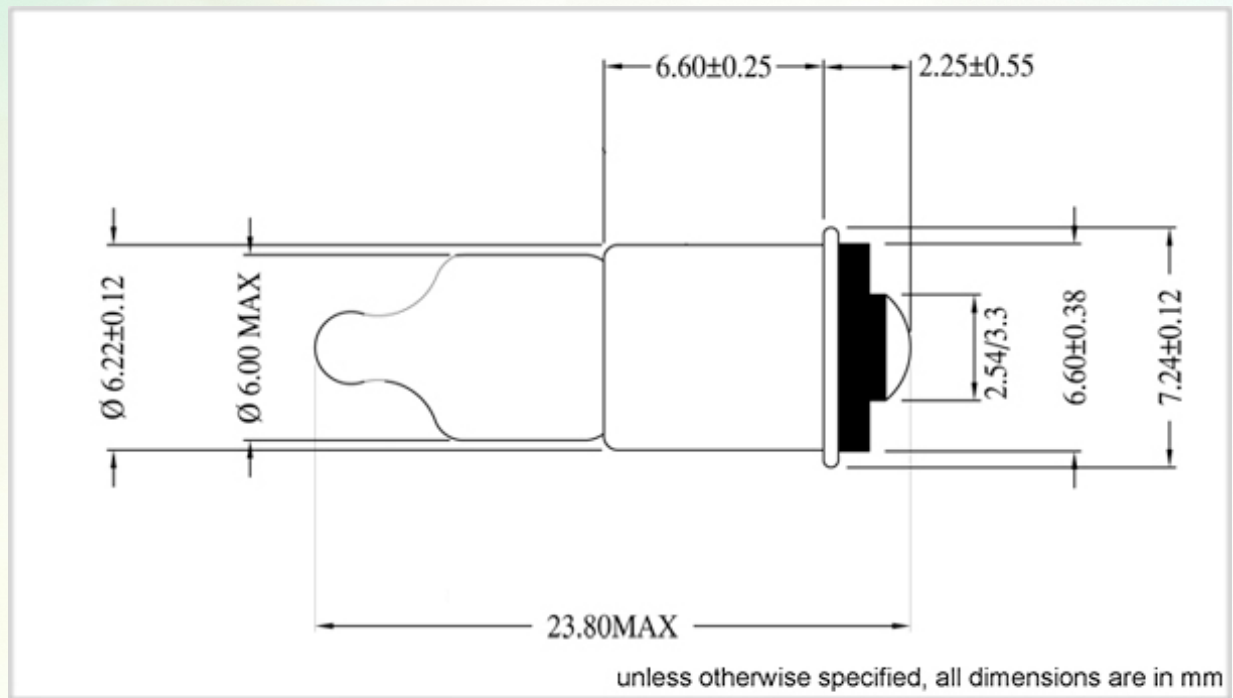

# T-1<sup>3</sup>/<sub>4</sub> MIDGET FLANGE BASE

## SUBMINIATURE NEON LAMP

115V AC ORANGE

WAMCO PART NO.		ENVELOPE SIZE		BASE TYPE	RATING
WL-C7A		T-1 <sup>3</sup> / <sub>4</sub>		MF	115V AC
TEST VOLTS	CURRENT (mA)			LIGHT OUTPUT	LIFE HRS
	MIN	NOM	MAX	COLOR / APPEARANCE	
115V AC	—	.70	—	STANDARD BRIGHTNESS ORANGE	25,000

## DIMENSIONAL CHARACTERISTICS

## NOTES

1. Nickel-plated brass construction base
2. Recommended series resistor  $100\text{K } \Omega$   $\frac{1}{4}\text{W}$  for 100~125V operation
3. Caution: Bulb may shatter and/or circuit may be damaged without external series resistance
4. Park mark WL-C7A
5. RoHS compliant
6. ANSI trade number C7A, NE-2D