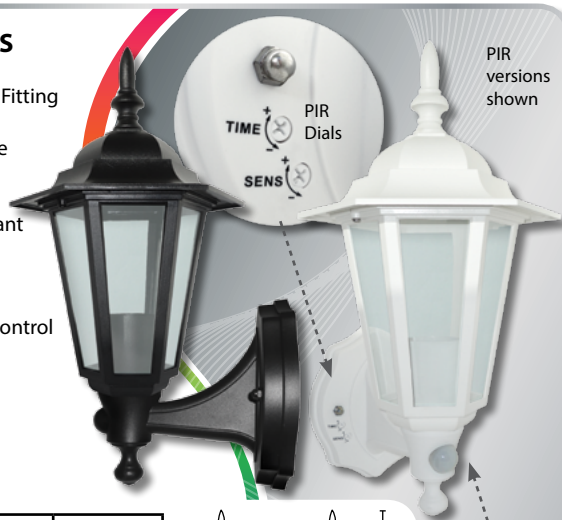

**Eterna**

L60 Range

This luminaire is compatible with bulbs of the energy classes:

874/2012

**POLYCARBONATE FULL LANTERNS**

- Requires 1 x suitable ES lamp (not included). Fitting is rated at 60W max
- This luminaire is compatible with bulbs of the energy classes: A++ to E
- Gasketed mounting / wiring box
- Polycarbonate construction: corrosion resistant
- Hexagonal one piece lens: easy assembly

**PIR VERSIONS**

- 10 metre range with sensitivity adjustment control
- Time on adjustable (10±5) secs - (4±1) min
- 110° detection zone
- Factory preset PIR - no override facility

- **Standard** = M.O.M: 1 / O.P.Q: 12
- **PIR Versions** = M.O.M: 1 / O.P.Q: 6