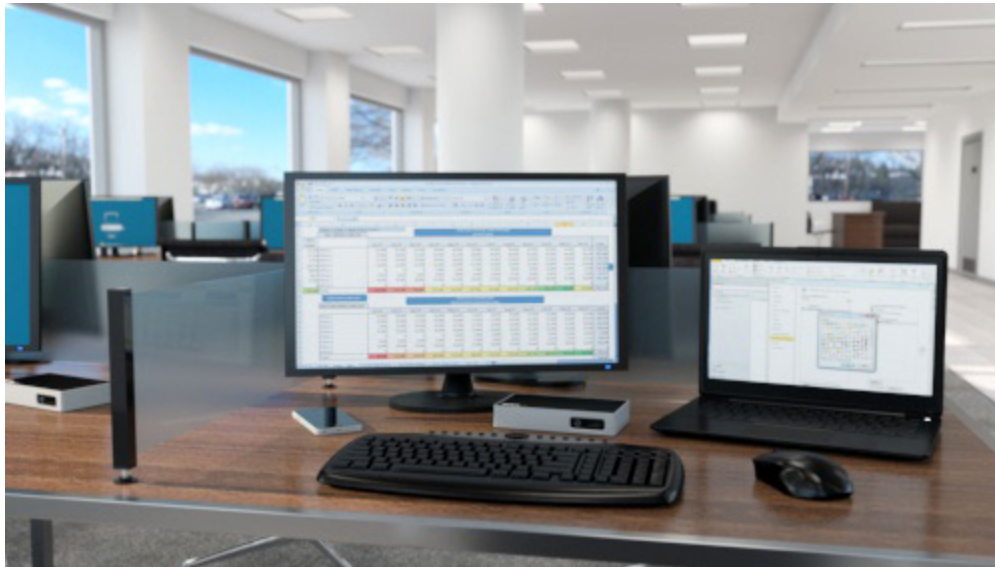

You can easily add an extra display and other essential connections to your laptop, to create a more comfortable, more efficient workspace. By working more efficiently, you or your colleagues can be more productive, even in an area with minimal desk space.

### Essential connections that are ideal for hot desks

This laptop docking station lets you create a hot desk in a location with minimal space. With hot desks, laptop

users can come and go without being tied to one specific workstation, and they're more affordable, convenient, and require less space than conventional cubicles.

It's a cost-effective docking station that still provides all the typical ports of a full-size workstation, such as a DVI output, and when paired with your laptop display, you can easily set up dual displays.

By maximizing your available space, the compact dock can help eliminate the added expense and aggravation of purchasing more desks, cubicles, or offices.

With its small footprint, the dock is a perfect fit for hot desks, so it's ideal for mass deployment in business, classroom, computer lab, and government settings. Plus, it integrates nicely into home-office workspaces that have limited space.