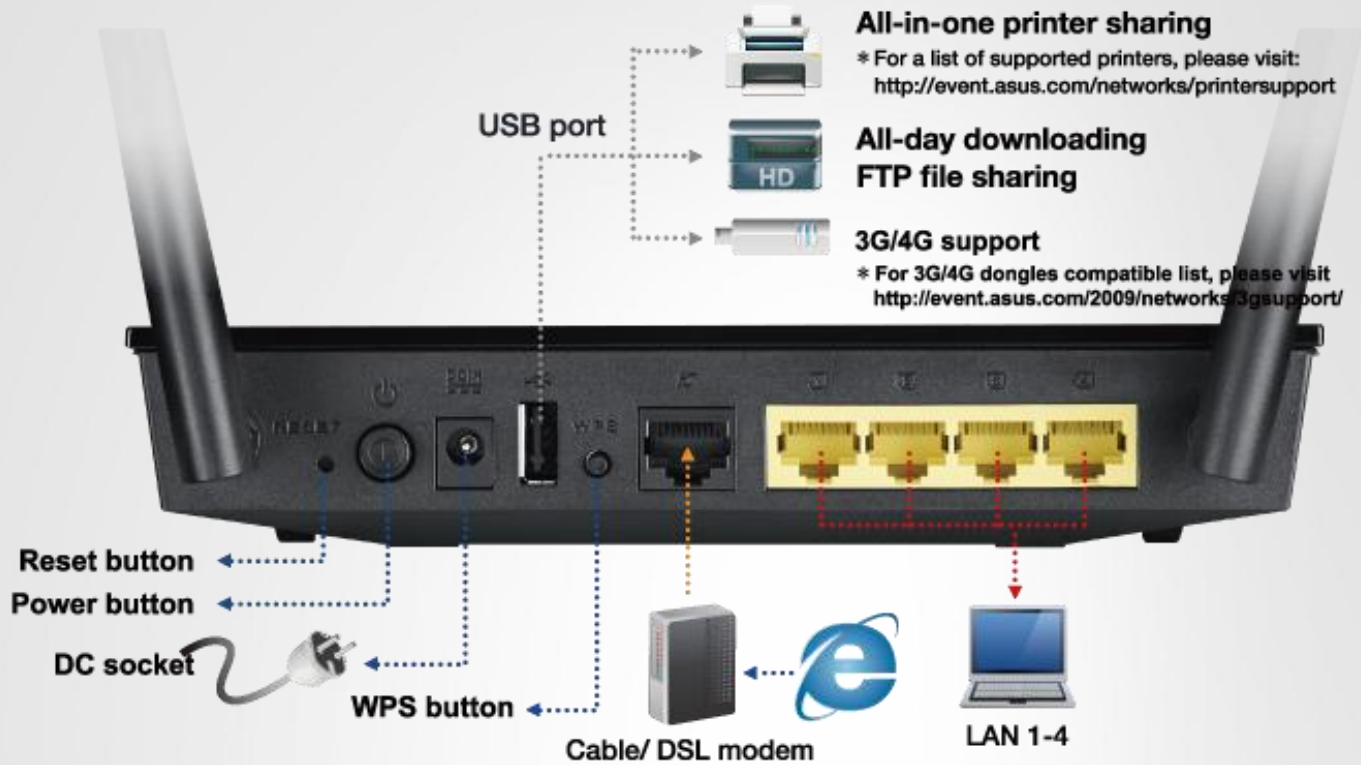

With built-in USB port, connect external storage, printers, and other devices to RT-AC51U and share them throughout your network at once.

ASUS AiCloud lets you access, sync, share and stream all your photos, videos and files from your home network to any internet-connected PC or device

Basic Internet Applications 2.4 GHz (300 Mbps)

Wireless AC750

HD Content Streaming 5 GHz (433 Mbps)

The One Place for all Your Data—ASUS AiCloud

ASUS AiCloud lets you access, sync, share, and stream all your photos, videos, and files from your home network to any internet connected laptop, smartphone, or other device on the go and for free. Easily connect with an ASUS WebStorage account and even to other ASUS AiCloud-enabled routers to make sharing and syncing your data easier – and more convenient – than ever before.

Scan for more!

*Syncing among separate AiCloud accounts coming soon – please check www.asus.com for info

SPECIFICATIONS

Interface Type	<ul style="list-style-type: none"> • 1 x WAN port • 4 x LAN ports • 1 x USB port
Antenna	<ul style="list-style-type: none"> • 2 x External antenna • 1 x Internal antenna (2 x 2.4 GHz and 1 x 5 GHz)
Operating Frequency	2.4 GHz and 5 GHz (concurrent)
Data Rate	<ul style="list-style-type: none"> • 802.11b: up to 11 Mbps • 802.11a/g: up to 54 Mbps • 802.11n (2.4 GHz): up to 300 Mbps • 802.11ac (5 GHz): up to 433 Mbps
Encryption	<ul style="list-style-type: none"> • 64/128-bit WEP • WPA/WPA2-PSK • WPA/WPA2-Enterprise • WPS (Wi-Fi protected setup)
Management	<ul style="list-style-type: none"> • Quality of Service (QoS) • DHCP server • PPTP VPN server • Web-based administration • System event log • ASUS DDNS • Save/Restore configuration file
USB Application	<ul style="list-style-type: none"> • 3G USB modem / HDD / All-in-one printer
Power Adapter	<ul style="list-style-type: none"> • AC input: 100V ~ 240V (50~60HZ) • DC output: 12V / 1A
Size	191 x 151 x 36 mm / 7.5" x 5.71" x 1.42"
Weight	270g (0.59lb)