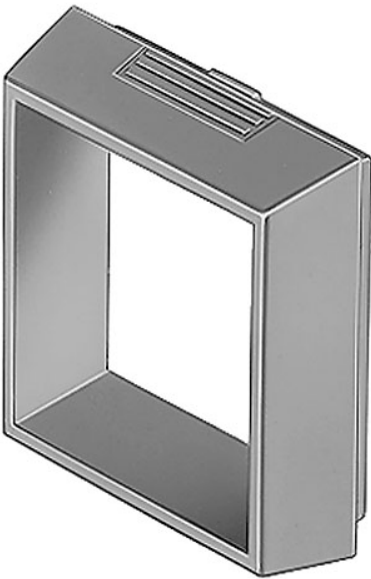

### 704.701.6 - Front bezel square

*Attention: The preview is based on a sample product. This can differ from your current configuration.*

#### Front

Front bezel material	Plastic
Front bezel colour	grey
Front dimension	30 x 30 mm
Front shape	square

#### Other Attributes

Weight	0.002 kg
--------	----------