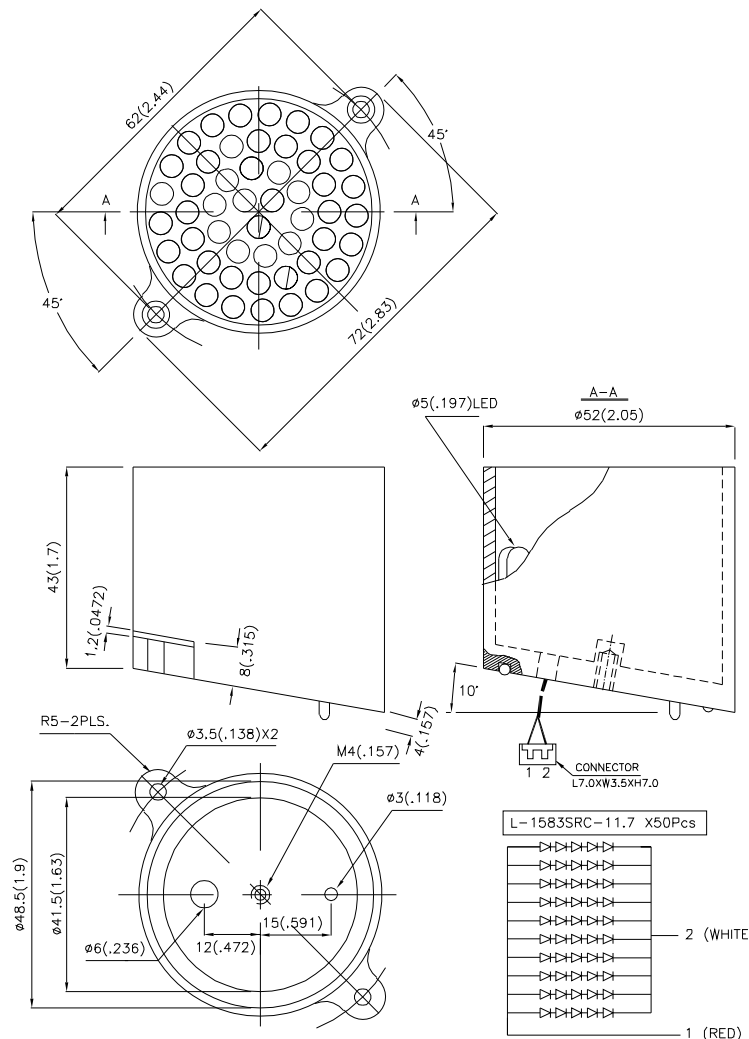

Part Number: BL0307-50-44

Super Bright Red

### Package Dimensions

#### Notes:

1. All dimensions are in millimeters (inches).
2. Tolerance is  $\pm 0.25(0.01)$  unless otherwise noted.
3. The specifications, characteristics and technical data described in the datasheet are subject to change without prior notice.

# Kingbright

PACKING & LABEL SPECIFICATIONS

BL0307-50-44

<h2 style="margin: 0;">Kingbright</h2>		
P/NO: BL0307-50xxx		
QTY: 1pcs	Q.C.	<div style="border: 1px solid black; border-radius: 50%; width: 30px; height: 30px; display: flex; align-items: center; justify-content: center; margin: 0 auto;"> <div style="text-align: center; font-size: 8px; margin-bottom: 2px;">Q C</div> <div style="text-align: center; font-size: 8px; margin-bottom: 2px;">XX XX XXXX</div> <div style="text-align: center; font-size: 8px; margin-bottom: 2px;">PASSED</div> </div>
S/N: XXXX		
CODE: XXX		
LOT NO:		
XXXXXXXXXXXXXXXXXXXX		
RoHS Compliant		