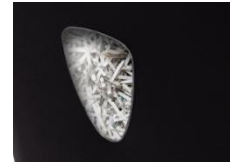

A large viewing window in the waste bin shows when the bin is getting full and requires emptying

Technical Specifications

Shred Type	Cross Cut
Shred Capacity (Sheets/75gsm)	8
Shred Size (mm)	5 x 47mm
Particles per A4 Sheet	>260
Security Level (DIN66399)	P-3
Paper Entry Width (mm)	220
Waste Bin Capacity (Litres)	16
Pull Out Waste Bin	No
Castors	No
Average Speed (metres/min)	2.2
Shreds Staples	Yes
Shreds Small Paperclips	Yes
Shreds Credit Cards	Yes
Shreds CDs	Yes
Separate CD Shred slot	Yes
ShredSafe® Cover	No
TouchGuard®	No
Jam Free® & Auto reverse	No

Auto Power Off	No
Auto Restart	No
Paper Sensor	Mechanical
Manual Reverse	Yes
Auto Reverse	No
Overload Protection	No
Overheat Protection	Yes
Standby LED Indicator	No
Overload LED Indicator	No
Overheat LED Indicator	No
Door Open/Misalign LED Indicator	No
Bin Full LED Indicator	No
Duty Cycle	2 mins on/30 mins off
AC Motor	Yes
DC Motor	No
Noise Level (db)	70
Machine Size (mm)	324x186x405 mm
Machine Weight (kg)	4.2

Accessories

In order to keep a shredder in optimal working condition it is necessary to carry out regular maintenance. The Aurora SP1000 provides a clean and efficient way of lubricating, cleaning and sharpening the shredders cutting blades. Available in a convenient pack of 12 sheets, simply shred one of the SP1000 sheets at least once a month to maintain your shredder and prolong its working life.