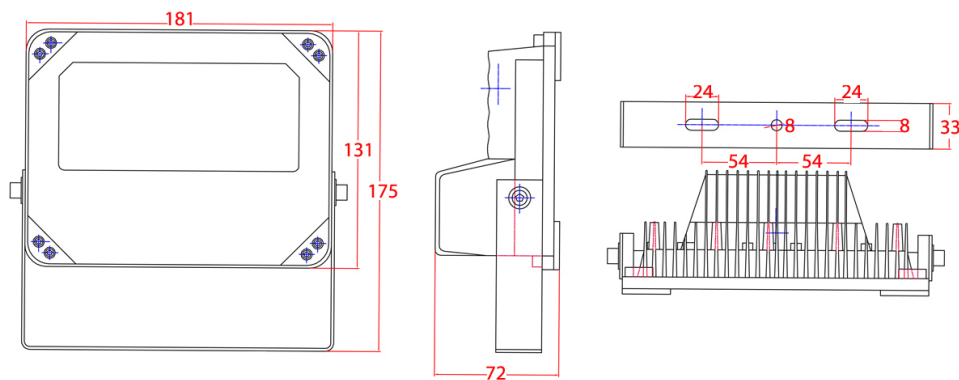

Product Diagram

Your professional CCTV surveillance dealer: