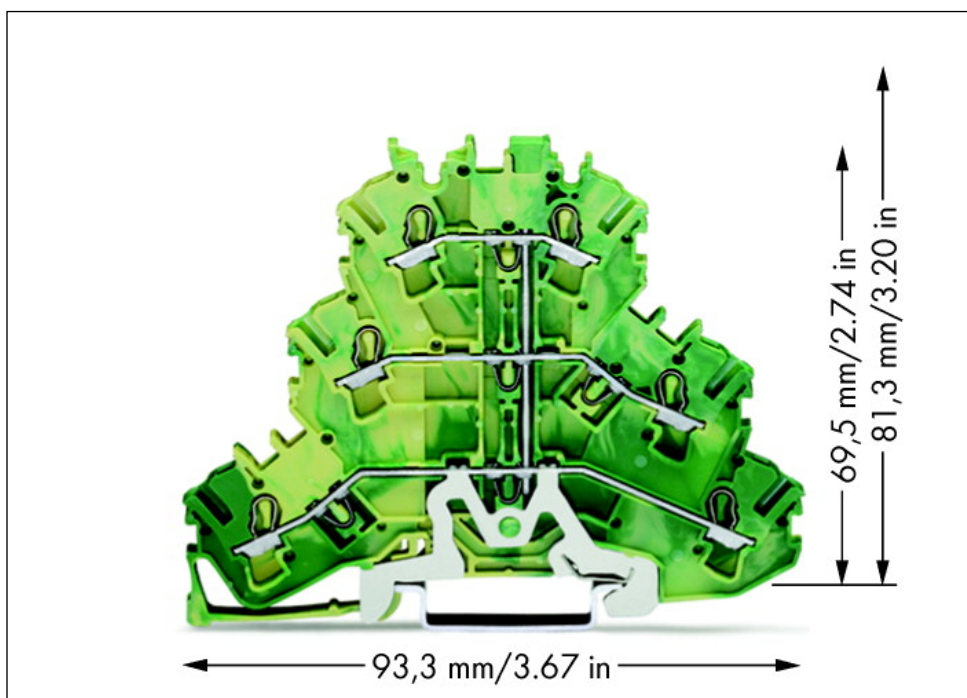

Images & drawings