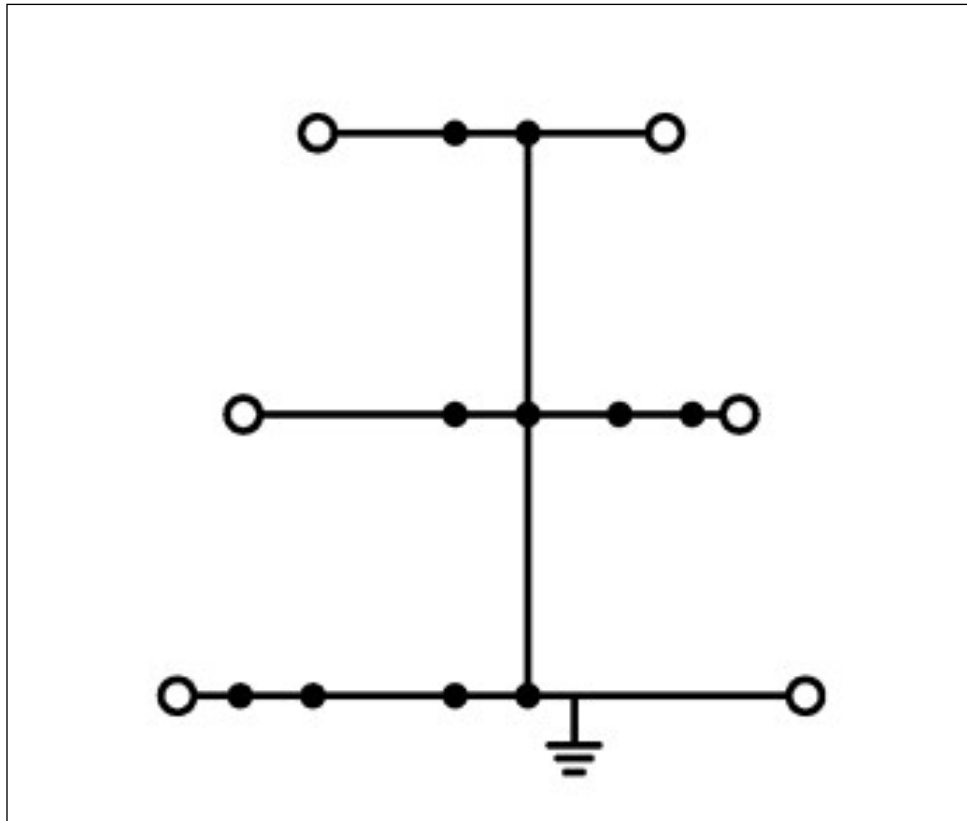

Address

WAGO Kontakttechnik GmbH & Co. KG

Hansastr. 27

32423 Minden

Telefon: 0571/887-0

Fax: 0571/887-169

<http://www.wago.com>

© WAGO Kontakttechnik GmbH & Co. KG

Technische Änderungen und Irrtümer vorbehalten.