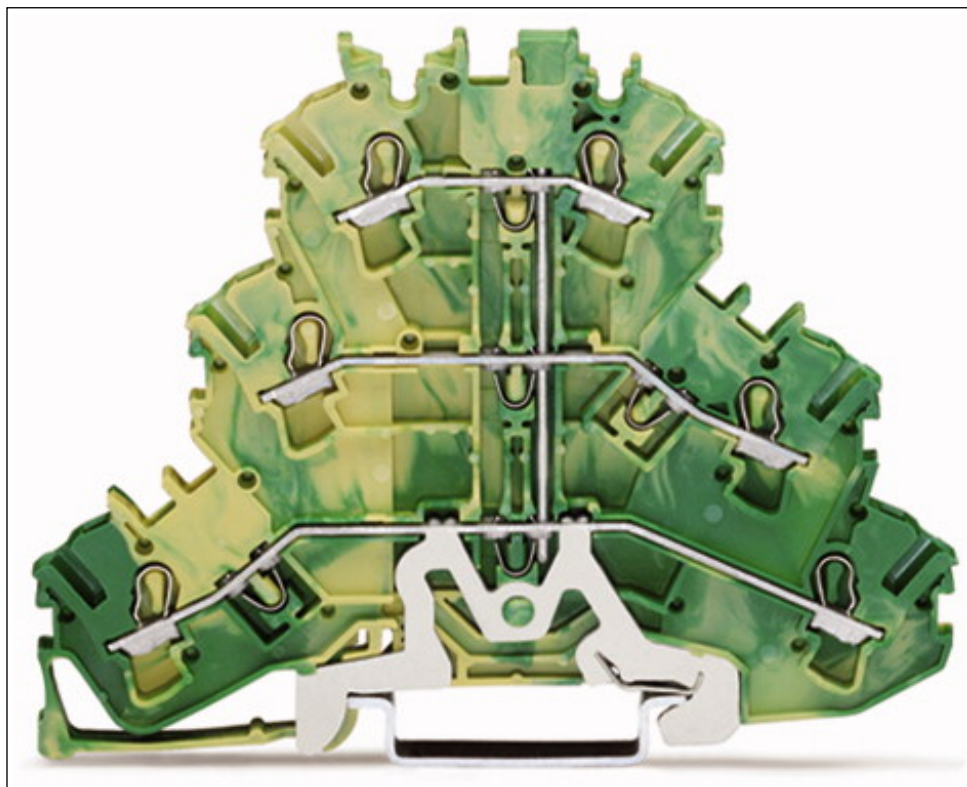

Images & drawings