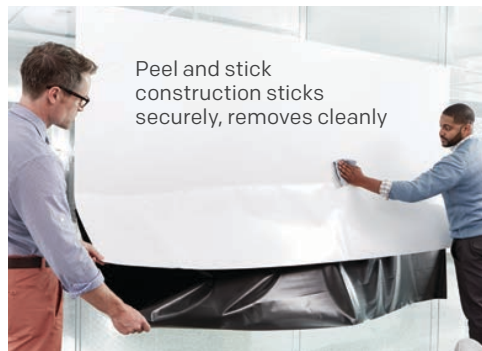

Post-it DRY ERASE SURFACE

SET COLLABORATION FREE

The instant, flexible whiteboard solution.

Post-it® Dry Erase Surface

The high-performance material is easy to install and stain-proof, making it remarkably simple to update and transform your teaching environment.

- » Create a writing surface virtually anywhere—vertical or horizontal
- » Resurface chalkboards and damaged whiteboards
- » Add to tabletops and desks to create pristine writing surfaces
- » Stain-proof material erases cleanly every time
- » Smooth surface is easy to write on
- » Easy to install and requires no tools—just unroll, peel and stick

3 EASY STEPS

UNROLL

PEEL

STICK

Apply Post-it® Dry Erase Surface vertically or horizontally on painted drywall, painted steel, glass, finished wood, existing whiteboards or chalkboards.

Can be cut to fit for custom applications or to fit existing boards

Peel and stick construction sticks securely, removes cleanly

Stain-proof material erases cleanly every time

A

Post-it® Dry Erase Surface

- » Easy to install and requires no tools
- » Stain-proof material erases cleanly every time
- » Smooth surface is easy to write on