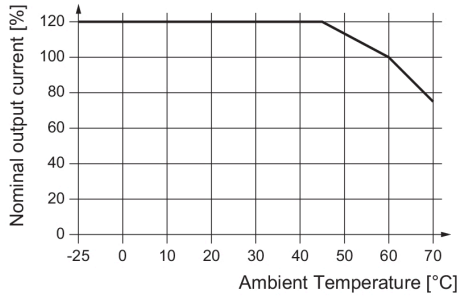

Data sheet

**ConnectPower
PRO DCDC 120W 24V 5A**

Weidmüller Interface GmbH & Co. KG
Klingenbergstraße 16
D-32758 Detmold
Germany
Fon: +49 5231 14-0
Fax: +49 5231 14-292083
www.weidmueller.com

Drawings

Derating curve

Event	LED (Gr/Ye/Rd)	LED (Ye)		Transistor status outputs		
		DC OK	I > 90% I_N	DC OK	I > 90% I_N	I low U_{IN}
U_{IN} < 14 V	OFF	ON	Low	Low	Low	Low
U_{IN} = 14...19.2 V *1)	I < 90% I_N	Gr	ON	High	Low	Low
	I > 90% I_N	Ye	ON	High	High	Low
	U < 20.4 V	Rd	ON	Low	Low	Low
U_{IN} > 19.2 V	I < 90% I_N	Gr	OFF	High	Low	High
	I > 90% I_N	Ye	OFF	High	High	High
	U < 20.4 V	Rd	OFF	Low	Low	High

Signal states