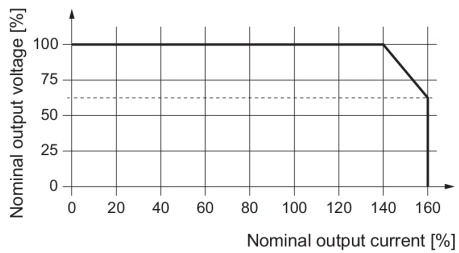

UI characteristic curve