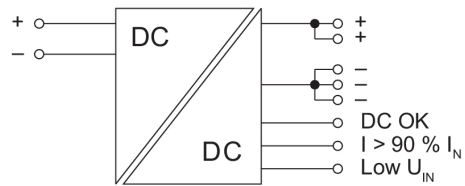

Switching symbol