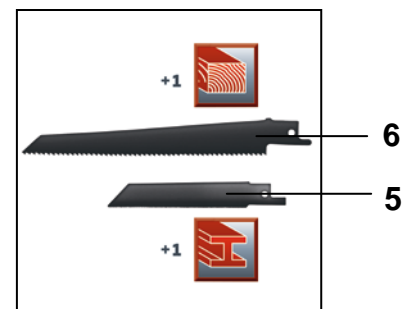

Logistic Data

■ Net weight:	2.9 kg
■ Gross weight:	3.2 kg
■ Packing dimensions:	490 x 80 x 180 mm
■ Bar code:	4006825 585292
■ Sales unit:	5 pcs