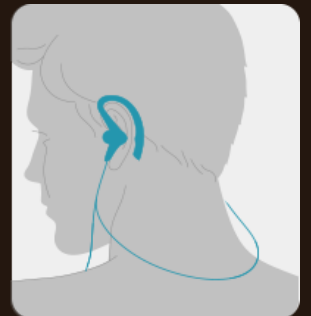

# HA-ECX20

Inner ear sport headphones are sweat and splash proof for running

---

## SWEAT PROOF

---

The sweat proof design is ideal for sport and exercise (IPX2)

# PIVOT MOTION FIT

The headphones can be easily secured with the rotating hook

# U-TYPE CORD

A U-type cord and cord clip prevent flapping during running and exercise

<b>Model</b>	HA-ECX20
<b>Driver Unit</b>	9mm
<b>Magnet</b>	Neodymium
<b>Frequency Response</b>	10-23,000Hz
<b>Nominal Impedance</b>	16ohms
<b>Sensitivity</b>	102dB/1mW
<b>Max. Input Capability</b>	200mW(IEC)
<b>Cord Length</b>	3.94ft
<b>Weight (without cord)</b>	0.30oz
<b>Plug</b>	iPhone compatible, gold-plated, L-shape
<b>Accessory</b>	Silicone earpieces S/M/L