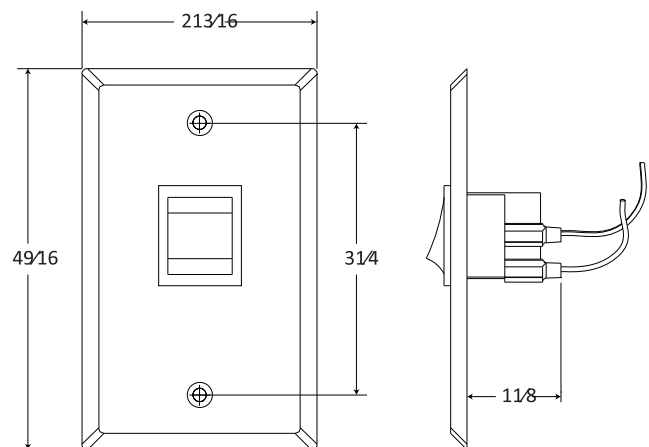

RECOMMENDED QUAM COMPONENTS

Single-Gang Enclosure	Surface Mount : SE4W

Recommended construction sequences, installation instructions, and A&E Specifications are available in various formats in the QUAM Architects' and Engineers' Resources section on the web at:
www.QuamSpeakers.com

© 2013 Quam-Nichols Company reserves the right to make changes and/or improvements to its products at any time and without notice.

QUAM-NICHOLS COMPANY, INC.
234 East Marquette Rd.
Chicago, IL. 60637
Tel: 1-800-NEED-NOW (800-633-3669)
Fax: 1-888-NEED-NOW (888-633-3669)
e-mail: NeedNow@QNC.com
www.QuamSpeakers.com