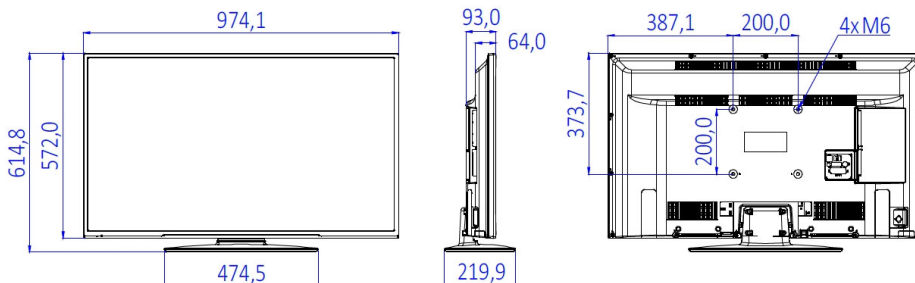

Accessories

- Included: Remote Control 22AV1407A/12, 2xAAA Battery, Tabletop Stand, Warranty Leaflet, Legal and Safety brochure
- Optional: Setup RC 22AV8573/00

Power

- Mains power: AC 220-240V; 50-60Hz
- Energy Label Class: A++
- Eu Energy Label power: 37 W
- Annual energy consumption: 54 kW ·h
- Standby power consumption: <0.4 W
- Power Saving Features: Eco mode
- Ambient temperature: 5 °C to 45 °C

Dimensions

- Set dimensions (W x H x D): 974 x 572 x 64/93 mm
- Set dimensions with stand (W x H x D): 974 x 615 x 220 mm
- Product weight: 8.35 kg
- Product weight (+stand): 9.00 kg
- VESA wall mount compatible: 200 x 200 mm, M6