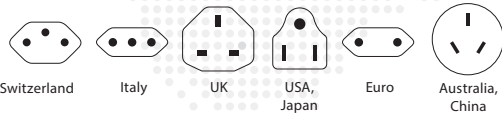

World to Europe USB

FOR 2- & 3-POLE AND USB DEVICES

The Country Adapters USB from SKROSS are the ideal solution for travellers, who prefer a specific travel destination as well as for hotels and conference centres to provide their international guests the possibility to connect and charge their devices.

With the Country Adapter **World to Europe USB** 2- & 3-pole as well as USB devices from more than 150 countries are applicable in destinations with Schuko standard – mainly in Europe. It safely supports even power-hungry devices like laptop and hairdryer.

Compatibility

Input

Output

Specifications

- Designed in Switzerland
- Travel adapter with USB connection for information technology devices – e.g. mobile phones or MP3 players
- Suitable for equipment with earthed & unearthed plugs (2- & 3-pole) and USB devices
- Receptacles for: Switzerland, Italy, Australia/China, UK, USA/Japan
- Output plug: Europe (Schuko)
- Input voltage: 100 V – 250 V
- Max. load: 16 A
- Power rating: e.g. 100 V – 1600 W / 250 V – 4000 W
- USB output: 5 V / 2100 mA
- Adapter does not convert voltage