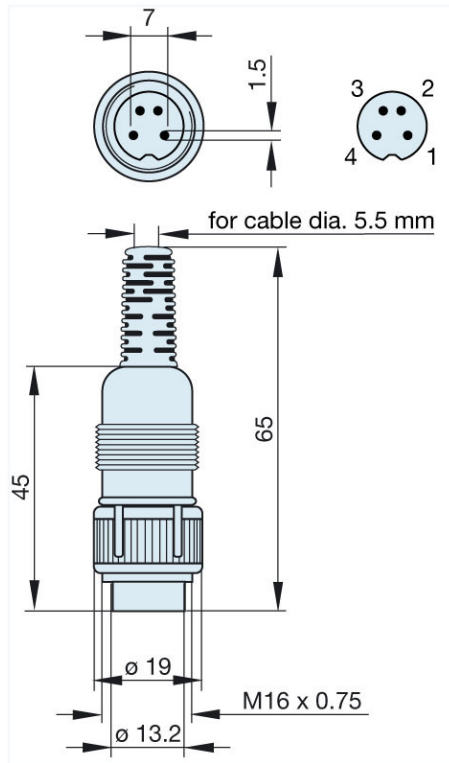

Picture
Drawing

Belden Deutschland GmbH
Im Gewerbepark 2
58579 Schalksmühle
Germany
Phone: +49 7127/14-1806
E-Mail: icos-sales@belden.com

The information published in the websites has been compiled as carefully as possible. It is subject to alteration without notice in technical as well as in price-related/commercial respect. The complete information and data were available on user documentation. Mandatory information can only be obtained by a concrete query.