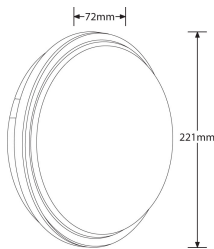

Product Image:

Product Features:

- IP65 rated polycarbonate housing
- Integrated driver for slim profile
- Wall or ceiling mountable with 20mm knockouts
- Available in a wide range of sizes and shapes to suit multiple installation requirements
- Impact resistant - IK06 rating
- 1.5kV surge protection
- 3 year warranty

20W Polycarbonate IP65 Round LED Utility Bulkhead

Line Drawing Image

Product Specs:

Technology	LED	Number of LEDs	120
Lifetime L70 (hrs)	25000	Input Voltage	220~240V AC
Input Frequency	50/60HZ	Surge Protection (kV)	1.5
Power Factor	0.5	Dimmable	No
IP Rating	IP65	IK Rating	IK06
Optic Material	PC	Height (mm)	72
Overall Diameter (mm)	221		