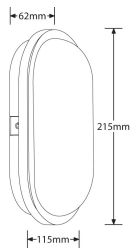

Product Image:**Product Features:**

- IP65 rated polycarbonate housing
- Integrated driver for slim profile
- Wall or ceiling mountable with 20mm knockouts
- Available in a wide range of sizes and shapes to suit multiple installation requirements
- Impact resistant - IK06 rating
- 1.5kV surge protection
- 3 year warranty

15W Polycarbonate IP65 Oval LED Bulkhead

Line Drawing Image**Product Specs:**

Technology	LED	Number of LEDs	45
Lifetime L70 (hrs)	25000	Input Voltage	220~240V AC
Input Frequency	50/60HZ	Surge Protection (kV)	1.5
Power Factor	0.5	Dimmable	No
IP Rating	IP65	IK Rating	IK06
Operating Temp. (Max) °C	40	Optic Material	PC
Length (mm)	215	Width (mm)	115
Height (mm)	62		