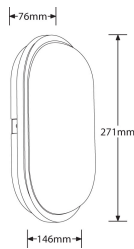

Product Image:**Product Features:**

- IP65 rated polycarbonate housing
- Integrated driver for slim profile
- Wall or ceiling mountable with 20mm knockouts
- Available in a wide range of sizes and shapes to suit multiple installation requirements
- Impact resistant - IK06 rating
- 1.5kV surge protection
- 3 year warranty

20W Polycarbonate IP65 Oval LED Utility Bulkhead

Line Drawing Image**Product Specs:**

Technology	LED	Lifetime L70 (hrs)	25000
Input Voltage	220~240V AC	Input Frequency	50/60HZ
Surge Protection (kV)	1.5	Dimmable	No
IP Rating	IP65	IK Rating	IK06
Optic Material	PC	Length (mm)	271
Width (mm)	146	Height (mm)	76

SKU Table and Ordering

Cat No. (SKU Code)	Wattage	Lumens	Lumens/Watt	Colour	Ra	Beam Angle	SDCM
EN-BH220/40	20W	1650lm	82.5	4000K	80	120°	6
EN-BH220/65	20W	1650lm	82.5	6500K	80	120°	

Warranty

Please contact Aurora for specifics concerning warranty on this product. The warranty is invalid in the case of improper use, installation, tampering, and removal of the Q.C. date label; installation in an improper working environment or installation not according to the current edition of the National Electric Code. Should this product fail during the warranty period it will be replaced free of charge, subject to the correct installation of the original product and subsequent return of the faulty unit. Aurora does not accept responsibility for any installation costs associated with the replacement of this product and Aurora reserves the right to alter specifications without prior notice.