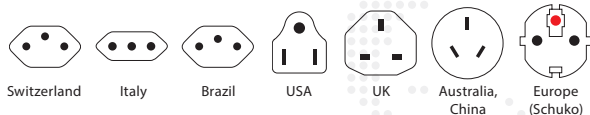

Output

Weight

Adapter incl. top: 182 g
Retail packaging: 237 g

Dimensions

Adapter incl. top: L 72 mm W 58 mm H 67 mm
Retail packaging: L 150 mm W 150 mm H 75 mm
Giftbox: L 57 mm W 72 mm H 68 mm

Packaging Unit

Master retail: 20
Dimensions master retail: L 345 mm W 410 mm H 385 mm
Pallet retail: 1000 pcs

Master giftbox: 50
Dimensions master giftbox: L 310 mm W 385 mm H 175 mm
Pallet giftbox: 3000 pcs

Standard colour: white