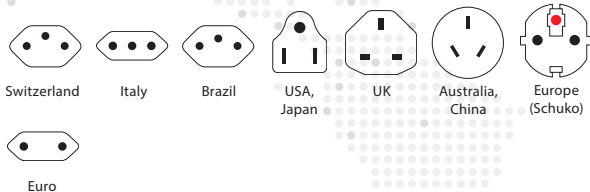

Compatibility

Input