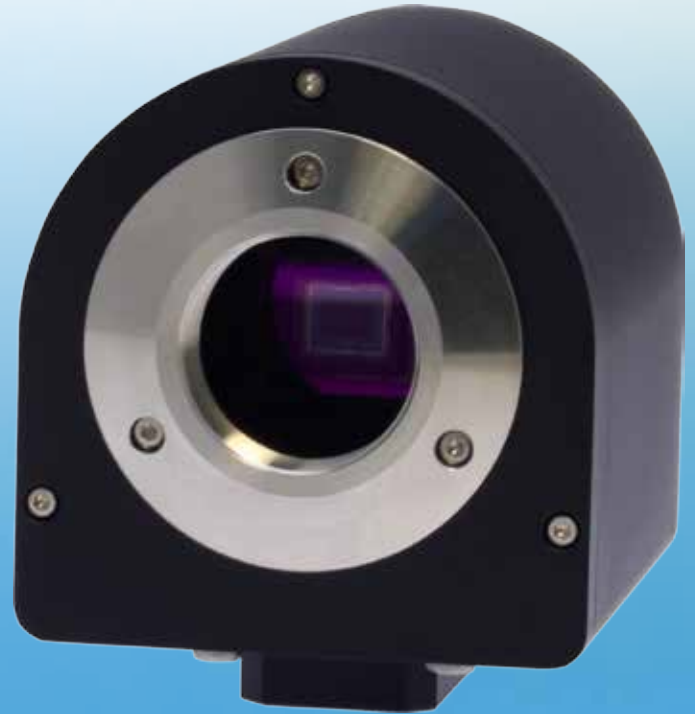

HDMI Output connects to any HD monitor. View crystal-clear 1080p HD images.

MIGHTY CAM EIDOS 2M CAMERA / 11.6" MONITOR	
IMAGE SENSOR	CMOS 1920*1080 FULL HD Panasonic 1/2.8"
OUTPUT	USB 2.0
PIXEL SIZE	2.75*2.75um
WHITE BALANCE	Automatic/Manual
LENS MOUNT	C Mount
FRAME RATE	60FPS
FOCUS	Auto / Manual
WEIGHT	2.025lbs
FILE FORMAT	JPEG / MP4
SHUTTER	Adjustable
COLOR	RGB
PACKAGE CONTENTS	Mighty Cam Eidos USB Cable Cable Wired Remote Control

Connects to any trinocular microscope or video lens with a C/CS mount.