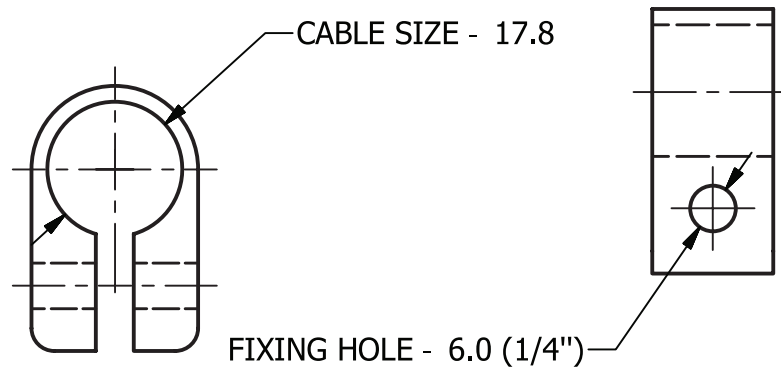

Material : LDPE

Diagram

Dimensions : Millimetres (Inches)

Part Number Table

Description	Size Number	Cable Size	Fixing	Colour	Part Number
Cable Cleat	3	7.6	6mm (1/4")	Black	12875

Important Notice : This data sheet and its contents (the "Information") belong to the members of the Premier Farnell group of companies (the "Group") or are licensed to it. No licence is granted for the use of it other than for information purposes in connection with the products to which it relates. No licence of any intellectual property rights is granted. The Information is subject to change without notice and replaces all data sheets previously supplied. The Information supplied is believed to be accurate but the Group assumes no responsibility for its accuracy or completeness, any error in or omission from it or for any use made of it. Users of this data sheet should check for themselves the Information and the suitability of the products for their purpose and not make any assumptions based on information included or omitted. Liability for loss or damage resulting from any reliance on the Information or use of it (including liability resulting from negligence or where the Group was aware of the possibility of such loss or damage arising) is excluded. This will not operate to limit or restrict the Group's liability for death or personal injury resulting from its negligence. pro-POWER is the registered trademark of the Group. © Premier Farnell plc 2012.