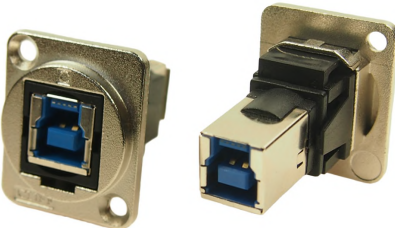

## NEW FEEDTHROUGH CONNECTORS

**Part No.**      **Description**  
**CP30200GMB** HDMI A Female to HDMI A, Gold Plated, CSK hole.  
Black Metal Frame.

**Part No.**      **Description**  
**CP30200GM** HDMI A Female to HDMI A, Gold Plated, CSK hole.  
Silver Metal Frame

**Part No.**      **Description**  
Black Plastic Frame  
**CP30203N** USB 2.0 B to USB 2.0 B, Nickel Plated, CSK hole.  
**CP30203NX** USB 2.0 B to USB 2.0 B, Nickel Plated, Plain hole.

Black Metal Frame  
**CP30203NMB** USB 2.0 B to USB 2.0 B, Black Metal, CSK hole.  
Silver Metal Frame  
**CP30203NM** USB 2.0 B to USB 2.0 B, Nickel Plated, CSK hole.

**Part No.**      **Description**  
Black Plastic Frame  
**CP30204N** USB 3.0 B to USB 3.0 B, Nickel Plated, CSK hole.  
**CP30204NX** USB 3.0 B to USB 3.0 B, Nickel Plated, Plain hole.

Black Metal Frame  
**CP30204NMB** USB 3.0 B to USB 3.0 B, Black Metal, CSK hole.  
Silver Metal Frame  
**CP30204NM** USB 3.0 B to USB 3.0 B, Nickel Plated, CSK hole.