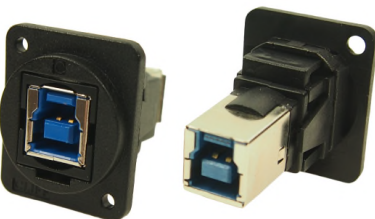

## NEW FEEDTHROUGH CONNECTORS

**Part No.**      **Description**  
**CP30200GMB** HDMI A Female to HDMI A, Gold Plated, CSK hole.  
Black Metal Frame.

**Part No.**      **Description**  
**CP30200GM** HDMI A Female to HDMI A, Gold Plated, CSK hole.  
Silver Metal Frame

**Part No.**      **Description**  
Black Plastic Frame  
**CP30203N** USB 2.0 B to USB 2.0 B, Nickel Plated, CSK hole.  
**CP30203NX** USB 2.0 B to USB 2.0 B, Nickel Plated, Plain hole.

Black Metal Frame  
**CP30203NMB** USB 2.0 B to USB 2.0 B, Black Metal, CSK hole.  
Silver Metal Frame  
**CP30203NM** USB 2.0 B to USB 2.0 B, Nickel Plated, CSK hole.

**Part No.**      **Description**  
Black Plastic Frame  
**CP30204N** USB 3.0 B to USB 3.0 B, Nickel Plated, CSK hole.  
**CP30204NX** USB 3.0 B to USB 3.0 B, Nickel Plated, Plain hole.

Black Metal Frame  
**CP30204NMB** USB 3.0 B to USB 3.0 B, Black Metal, CSK hole.  
Silver Metal Frame  
**CP30204NM** USB 3.0 B to USB 3.0 B, Nickel Plated, CSK hole.