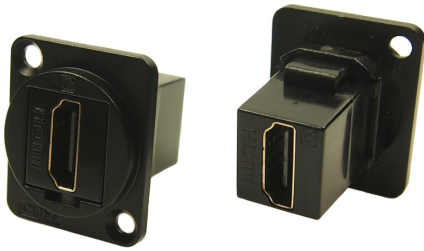

## NEW FEEDTHROUGH CONNECTORS

**Part No.**      **Description**  
**CP30200GMB** HDMI A Female to HDMI A, Gold Plated, CSK hole.  
Black Metal Frame.

**Part No.**      **Description**  
**CP30200GM** HDMI A Female to HDMI A, Gold Plated, CSK hole.  
Silver Metal Frame

**Part No.**      **Description**  
Black Plastic Frame  
**CP30203N** USB 2.0 B to USB 2.0 B, Nickel Plated, CSK hole.  
**CP30203NX** USB 2.0 B to USB 2.0 B, Nickel Plated, Plain hole.

Black Metal Frame  
**CP30203NMB** USB 2.0 B to USB 2.0 B, Black Metal, CSK hole.  
Silver Metal Frame  
**CP30203NM** USB 2.0 B to USB 2.0 B, Nickel Plated, CSK hole.

**Part No.**      **Description**  
Black Plastic Frame  
**CP30204N** USB 3.0 B to USB 3.0 B, Nickel Plated, CSK hole.  
**CP30204NX** USB 3.0 B to USB 3.0 B, Nickel Plated, Plain hole.

Black Metal Frame  
**CP30204NMB** USB 3.0 B to USB 3.0 B, Black Metal, CSK hole.  
Silver Metal Frame  
**CP30204NM** USB 3.0 B to USB 3.0 B, Nickel Plated, CSK hole.