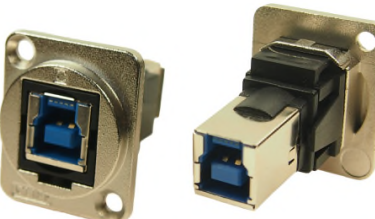

## NEW FEEDTHROUGH CONNECTORS

**Part No.**      **Description**  
**CP30200GMB** HDMI A Female to HDMI A, Gold Plated, CSK hole.  
Black Metal Frame.

**Part No.**      **Description**  
**CP30200GM** HDMI A Female to HDMI A, Gold Plated, CSK hole.  
Silver Metal Frame

**Part No.**      **Description**  
Black Plastic Frame  
**CP30203N** USB 2.0 B to USB 2.0 B, Nickel Plated, CSK hole.  
**CP30203NX** USB 2.0 B to USB 2.0 B, Nickel Plated, Plain hole.

Black Metal Frame  
**CP30203NMB** USB 2.0 B to USB 2.0 B, Black Metal, CSK hole.  
Silver Metal Frame  
**CP30203NM** USB 2.0 B to USB 2.0 B, Nickel Plated, CSK hole.

**Part No.**      **Description**  
Black Plastic Frame  
**CP30204N** USB 3.0 B to USB 3.0 B, Nickel Plated, CSK hole.  
**CP30204NX** USB 3.0 B to USB 3.0 B, Nickel Plated, Plain hole.

Black Metal Frame  
**CP30204NMB** USB 3.0 B to USB 3.0 B, Black Metal, CSK hole.  
Silver Metal Frame  
**CP30204NM** USB 3.0 B to USB 3.0 B, Nickel Plated, CSK hole.