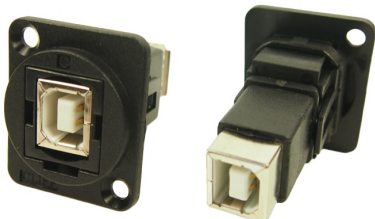

## NEW FEEDTHROUGH CONNECTORS

**Part No.**      **Description**  
**CP30200GMB** HDMI A Female to HDMI A, Gold Plated, CSK hole.  
Black Metal Frame.

**Part No.**      **Description**  
**CP30200GM** HDMI A Female to HDMI A, Gold Plated, CSK hole.  
Silver Metal Frame

**Part No.**      **Description**  
Black Plastic Frame  
**CP30203N** USB 2.0 B to USB 2.0 B, Nickel Plated, CSK hole.  
**CP30203NX** USB 2.0 B to USB 2.0 B, Nickel Plated, Plain hole.

Black Metal Frame  
**CP30203NMB** USB 2.0 B to USB 2.0 B, Black Metal, CSK hole.  
Silver Metal Frame  
**CP30203NM** USB 2.0 B to USB 2.0 B, Nickel Plated, CSK hole.

**Part No.**      **Description**  
Black Plastic Frame  
**CP30204N** USB 3.0 B to USB 3.0 B, Nickel Plated, CSK hole.  
**CP30204NX** USB 3.0 B to USB 3.0 B, Nickel Plated, Plain hole.

Black Metal Frame  
**CP30204NMB** USB 3.0 B to USB 3.0 B, Black Metal, CSK hole.  
Silver Metal Frame  
**CP30204NM** USB 3.0 B to USB 3.0 B, Nickel Plated, CSK hole.