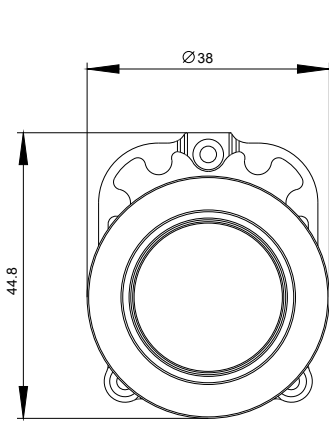

Ambient temperature	
• during operation	-25 ... +70 °C
• during storage	-40 ... +80 °C

Installation/ mounting/ dimensions:

Height	38 mm
Width	38 mm
Shape of the installation opening	round
Mounting diameter	30 mm

Image database (product images, 2D dimension drawings, 3D models, device circuit diagrams, EPLAN macros, ...)

http://www.automation.siemens.com/bilddb/cax_de.aspx?mfb=3SU10600JB500AA0&lang=en

last modified: