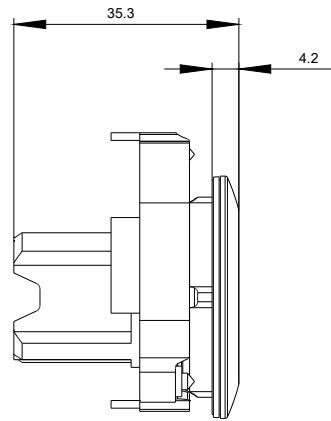

Ambient temperature	
• during operation	-25 ... +70 °C
• during storage	-40 ... +80 °C

Installation/ mounting/ dimensions:

Height	38 mm
Width	38 mm
Shape of the installation opening	round
Mounting diameter	30 mm

Image database (product images, 2D dimension drawings, 3D models, device circuit diagrams, EPLAN macros, ...)

http://www.automation.siemens.com/bilddb/cax_de.aspx?mfb=3SU10600JB500AA0&lang=en

last modified: