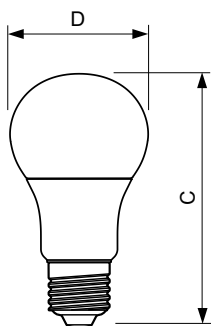

Product data

General Information	
Cap base	E27 [E27]
Bulb shape	A60 [A 60mm]
Nominal lifetime (nom.)	25000 h
Switching cycle	50000X
Technical type	8.5-60W
Light Technical	
Luminous flux (nom.)	806 lm
Luminous flux (rated) (nom.)	806 lm
Colour designation	Warm white (WW)
Correlated colour temperature (nom.)	2200-2700 K
Luminous efficacy (rated) (nom.)	94.00 lm/W
Colour consistency	<6
Color rendering index (nom.)	80
LLMF at end of nominal lifetime (nom.)	70 %

Product Data

Full product code 871869648132500

Order product name MAS LEDbulb DT 9-60W E27 A60 CL

EAN/UPC – product 8718696481325

Order code 48132500

Local Code MLED9WBULBDTE27

Numerator – quantity per pack 1

Numerator – packs per outer box 10

Material no. (12NC) 929001150902

Net weight (piece) 0.076 kg

Dimensional drawing

LED DT 9-60W E27 A60 CL

Product	D	C
MAS LEDbulb DT 9-60W E27 A60 CL	60 mm	110 mm