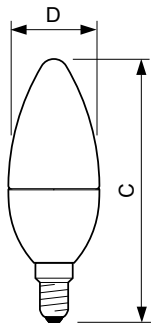

Product data

| General Information | | Operating and Electrical | |
|--------------------------------------|-----------------|--|----------|
| Cap base | E14 [E14] | Luminous efficacy (rated) (nom.) | 75 lm/W |
| Bulb shape | B38 | Colour consistency | <6 |
| Nominal lifetime (nom.) | 25000 h | Color rendering index (nom.) | 80 |
| Switching cycle | 50000X | LLMF at end of nominal lifetime (nom.) | 70 % |
| Technical type | 6-40W | | |
| Light Technical | | Input frequency | 50-60 Hz |
| Luminous flux (nom.) | 470 lm | Power (Rated) (Nom) | 6 W |
| Luminous flux (rated) (nom.) | 470 lm | Lamp current (nom.) | 35 mA |
| Colour designation | Warm white (WW) | Wattage equivalent | 40 W |
| Correlated colour temperature (nom.) | 2200-2700 K | Starting time (nom.) | 0.5 s |
| | | Power factor (nom.) | 0.7 |

| | |
|---------------------------------|--------------------------------------|
| Energy Consumption kWh/1000 h | 6 kWh |
| Product Data | |
| Full product code | 871869645350600 |
| Order product name | MASTER LEDcandle DT 6-40W E14 B38 CL |
| EAN/UPC – product | 8718696453506 |
| Order code | 45350600 |
| Local Code | MLED6WCANDT14 |
| Numerator – quantity per pack | 1 |
| Numerator – packs per outer box | 10 |
| Material no. (12NC) | 929001140402 |
| Net weight (piece) | 0.063 kg |

Dimensional drawing

| Product | D | C |
|--------------------------------------|-------|--------|
| MASTER LEDcandle DT 6-40W E14 B38 CL | 38 mm | 113 mm |

LED DT 6-40W E14 2200-2700K B38 CL