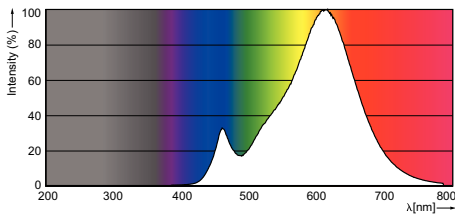

General Uniform Lighting

© 2016 Philips Lighting Holding B.V.
All rights reserved.

Specifications are subject to change without notice. Trademarks are the property of Koninklijke Philips N.V. (Royal Philips) or their respective owners.

www.philips.com/lighting

2016, October 29
data subject to change