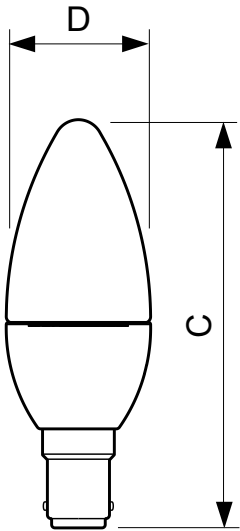

Product data

• General Information

Cap-Base	B15 [B15]
Reddot Design Award Winner mark	Reddot Design Award Winner 2016
Bulb Shape	B38
Nominal Lifetime (Nom)	25000 h
Switching Cycle B50L70	50000X 25000 h
Technical Type	6-40W

• Approval and Application

Energy Saving Product Yes
Suitable For Accent Lighting No
Energy Efficiency Label (EEL) A+
Energy Consumption 6 kWh
kWh/1000 h

• Product Data

Full product code 871869655601600
Order product name MASTER LEDcandle DT 6-40W B15 B38 CL
EAN/UPC - Product 8718696556016
Order code 929001140302
Numerator - Quantity Per Pack 1
Numerator - Packs per outer box 10
Material Nr. (12NC) 929001140302
Net Weight (Piece) 0.063 kg

Dimensional drawing

Candle B38 220-240V 6W-40W 2700K B15 D

Product	C	D
MASTER LEDcandle DT 6-40W B15 B38 CL	113 mm	38 mm

General Uniform Lighting

© 2016 Philips Lighting Holding B.V.
All rights reserved.

Specifications are subject to change without notice. Trademarks are the property of Koninklijke Philips N.V. (Royal Philips) or their respective owners.