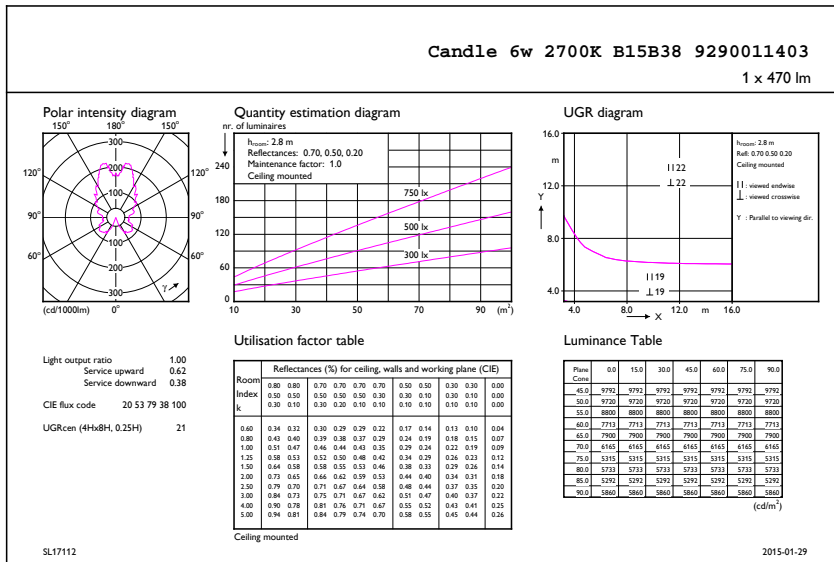

• Light Technical

Color Code	822-827 [tunable warm white]
Luminous Flux (Nom)	470 lm
Luminous Flux (Rated) (Nom)	470 lm
Color Designation	Warm White (WW)
Correlated Color Temperature Setting(s)	2200-2700 K
Luminous Efficacy (rated) (Nom)	78.00 lm/W
Color Consistency	<6
Color Rendering Index (Nom)	80

• Approval and Application

Energy Saving Product Yes
Suitable For Accent Lighting No
Energy Efficiency Label (EEL) A+
Energy Consumption 6 kWh
kWh/1000 h

• Product Data

Full product code 871869655601600
Order product name MASTER LEDcandle DT 6-40W B15 B38 CL
EAN/UPC - Product 8718696556016
Order code 929001140302
Numerator - Quantity Per Pack 1
Numerator - Packs per outer box 10
Material Nr. (12NC) 929001140302
Net Weight (Piece) 0.063 kg

Dimensional drawing

Candle B38 220-240V 6W-40W 2700K B15 D

Product	C	D
MASTER LEDcandle DT 6-40W B15 B38 CL	113 mm	38 mm

General Uniform Lighting

© 2016 Philips Lighting Holding B.V.
All rights reserved.

Specifications are subject to change without notice. Trademarks are the property of Koninklijke Philips N.V. (Royal Philips) or their respective owners.