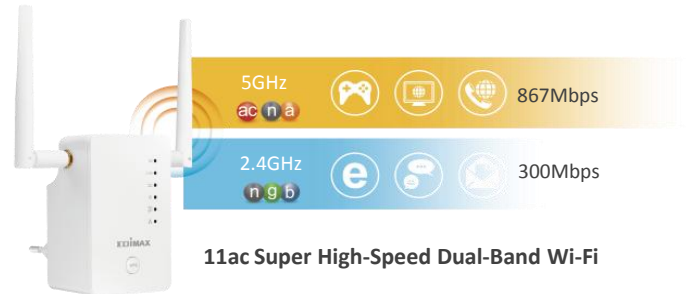

Designed for fast and reliable home Wi-Fi, the Gemini RE11 Kit features 802.11ac supercharged speed. Just plug and play to instantly upgrade an 11n network to dual-band 11ac wireless with speeds up to 1200Mbps (300Mbps on 2.4GHz + 867Mbps on 5GHz) – ideal for video streaming. Additionally, designed for easy home Wi-Fi, the RE11S is a 3-in-1 device that can function as a Wi-Fi Extender, Access Points or Wi-Fi Bridge depending on your home Wi-Fi requirement. And it works with any router – easy!

Smarter Wi-Fi with a Single Network

Fast, reliable roaming for a seamless connection while you move around your home. No hassle with switching SSIDs (network name). The RE11S uses the same SSID and automatically switch intelligently.

Stronger Signal for Connected Homes

RE11S extenders keep detecting the Wi-Fi signal quality for your Wi-Fi devices, and ensure they're always connected to the best Wi-Fi signal.

Gemini RE11 AC1200 Dual-Band Home Wi-Fi Roaming Kit Wi-Fi Extender / Access Point / Wi-Fi Bridge

RE11

Faster 802.11ac Speeds Ideal for Streaming

Upgrade your single-band 2.4GHz Wi-Fi to 802.11ac dual-band Wi-Fi with 5GHz ideal for video streaming. Get the latest 11ac technology with high-speed capacity up to 1200Mbps (N300 + AC867Mbps), and extend both 2.4GHz and 5GHz wireless connections at the same time.