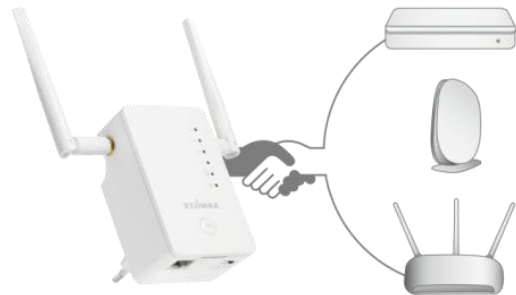

Smart 3-in-1 Wi-Fi Extender, Access Point and Wi-Fi Bridge

The RE11S can work as Wi-Fi extender, access point or Wi-Fi bridge. Just configure the mode you need for your network environment using the smart iQ Setup wizard and enjoy surfing the web.

Smart iQ Setup

Features user-friendly browser-based iQ Setup for smart, automatic and quick installation. iQ Setup automatically detects the available Wi-Fi networks nearby and helps you establish a connection in a few seconds. *Wi-Fi Extender mode only.

iQ Just Plug and Extend

- Just plug it in

Use a Wi-Fi device to connect to the extender
- Type the web access URL in your browser*

*iQ Setup will guide you through setup
- Extend your Wi-Fi in minutes!

Gemini RE11 AC1200 Dual-Band Home Wi-Fi Roaming Kit Wi-Fi Extender/ Access Point/Wi-Fi Bridge

RE11

Universal Compatibility, Works with Any Wi-Fi Router

Universal compatibility that works with any other router, and easy web-based iQ Setup for quick and easy installation.

Detachable Antenna

Designed with a detachable 3dBi dual-band antenna, to provide flexibility and high performance connections for your wireless network.