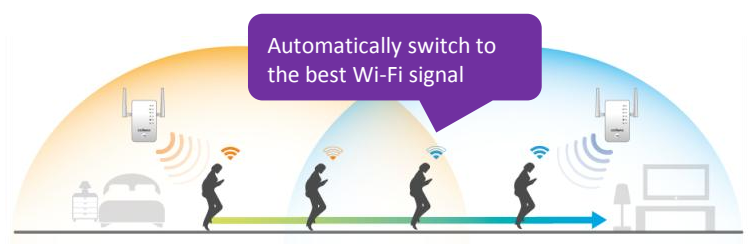

Universal Compatibility
Works with any router,
zero configuration

RE11

Gemini RE11 AC1200 Dual-Band Home Wi-Fi Roaming Kit Wi-Fi Extender / Access Point / Wi-Fi Bridge

The Gemini RE11 Home Wi-Fi Roaming Kit contains two RE11S AC1200 dual-band Wi-Fi extenders designed to upgrade and extend your Wi-Fi without replacing your existing router. The two RE11S extenders build an intelligent Wi-Fi roaming mesh network with a single SSID (network name). They automatically detect and switch your device to the best available Wi-Fi signal for a more natural, seamless experience. You can move freely in your home without signal drops or switching between SSIDs.

Designed for fast and reliable home Wi-Fi, the Gemini RE11 Kit features 802.11ac supercharged speed. Just plug and play to instantly upgrade an 11n network to dual-band 11ac wireless with speeds up to 1200Mbps (300Mbps on 2.4GHz + 867Mbps on 5GHz) – ideal for video streaming. Additionally, designed for easy home Wi-Fi, the RE11S is a 3-in-1 device that can function as a Wi-Fi Extender, Access Points or Wi-Fi Bridge depending on your home Wi-Fi requirement. And it works with any router – easy!

Smarter Wi-Fi with a Single Network

Fast, reliable roaming for a seamless connection while you move around your home. No hassle with switching SSIDs (network name). The RE11S uses the same SSID and automatically switch intelligently.

Stronger Signal for Connected Homes

RE11S extenders keep detecting the Wi-Fi signal quality for your Wi-Fi devices, and ensure they're always connected to the best Wi-Fi signal.

Gemini RE11 AC1200 Dual-Band Home Wi-Fi Roaming Kit Wi-Fi Extender / Access Point / Wi-Fi Bridge