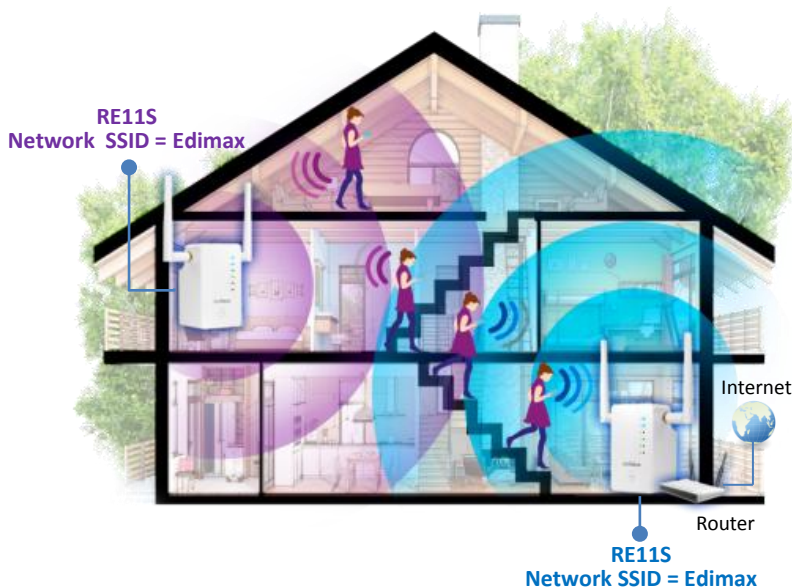

APPLICATION DIAGRAM