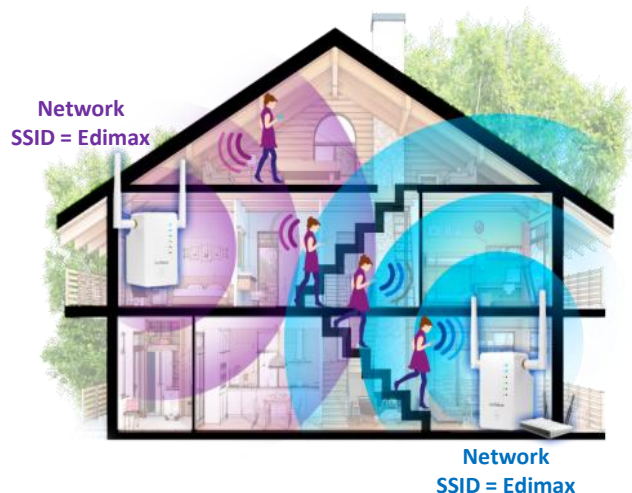

Gemini RE11

3-in-1 Mode
Wi-Fi Extender,
Access Point & Wi-Fi Bridge

Smarter Wi-Fi
Fast, reliable roaming for
a seamless connection

Stronger Signal
Always connected to
the best Wi-Fi Signal

Faster Speed
Upgraded 11ac dual-band
Wi-Fi ideal for video
streaming

Universal Compatibility
Works with any router,
zero configuration

RE11

Gemini RE11 AC1200 Dual-Band Home Wi-Fi Roaming Kit Wi-Fi Extender / Access Point / Wi-Fi Bridge

The Gemini RE11 Home Wi-Fi Roaming Kit contains two RE11S AC1200 dual-band Wi-Fi extenders designed to upgrade and extend your Wi-Fi without replacing your existing router. The two RE11S extenders build an intelligent Wi-Fi roaming mesh network with a single SSID (network name). They automatically detect and switch your device to the best available Wi-Fi signal for a more natural, seamless experience. You can move freely in your home without signal drops or switching between SSIDs.

Designed for fast and reliable home Wi-Fi, the Gemini RE11 Kit features 802.11ac supercharged speed. Just plug and play to instantly upgrade an 11n network to dual-band 11ac wireless with speeds up to 1200Mbps (300Mbps on 2.4GHz + 867Mbps on 5GHz) – ideal for video streaming. Additionally, designed for easy home Wi-Fi, the RE11S is a 3-in-1 device that can function as a Wi-Fi Extender, Access Points or Wi-Fi Bridge depending on your home Wi-Fi requirement. And it works with any router – easy!

Smarter Wi-Fi with a Single Network

Fast, reliable roaming for a seamless connection while you move around your home. No hassle with switching SSIDs (network name). The RE11S uses the same SSID and automatically switch intelligently.