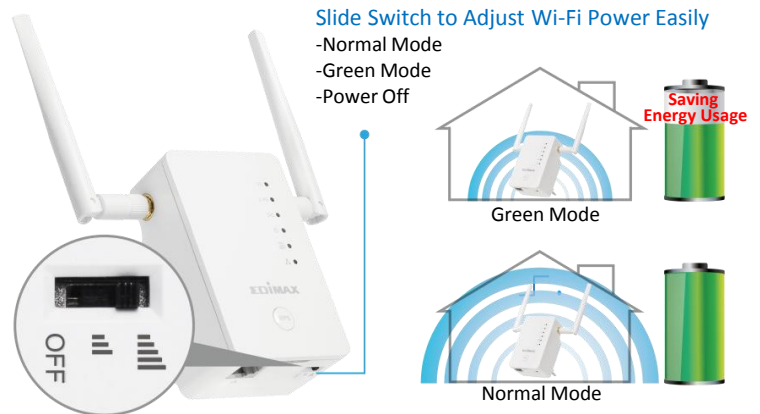

RE11

Universal Compatibility, Works with Any Wi-Fi Router

Universal compatibility that works with any other router, and easy web-based iQ Setup for quick and easy installation.

Detachable Antenna

Designed with a detachable 3dBi dual-band antenna, to provide flexibility and high performance connections for your wireless network.

Detachable Antenna

Green Wi-Fi Power Switch

Featuring a new hardware switch to adjust between normal and green Wi-Fi transmit power (the strength of the Wi-Fi signal), or switch off the power with one click. If you only need Wi-Fi in a smaller house, you can switch to green mode to reduce power by 75% and conserve energy.

Slide Switch to Adjust Wi-Fi Power Easily

- Normal Mode
- Green Mode
- Power Off

Friendly Signal-Strength Indicator

Designed with a signal strength LED which lets you see the Wi-Fi signal strength received from the router* and guides you to find the best setup location. *Wi-Fi Extender or Wi-Fi Bridge mode only.