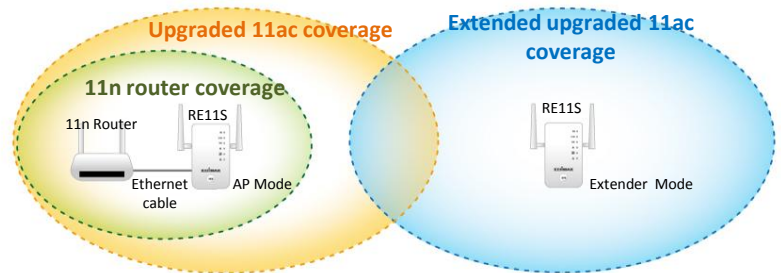

Stronger Signal for Connected Homes

RE11S extenders keep detecting the Wi-Fi signal quality for your Wi-Fi devices, and ensure they're always connected to the best Wi-Fi signal.

Gemini RE11 AC1200 Dual-Band Home Wi-Fi Roaming Kit Wi-Fi Extender / Access Point / Wi-Fi Bridge

RE11

Faster 802.11ac Speeds Ideal for Streaming

Upgrade your single-band 2.4GHz Wi-Fi to 802.11ac dual-band Wi-Fi with 5GHz ideal for video streaming. Get the latest 11ac technology with high-speed capacity up to 1200Mbps (N300 + AC867Mbps), and extend both 2.4GHz and 5GHz wireless connections at the same time.

Easy Plug & Play Upgrade for Your Home 11n Router to 11ac

Just plug in the Edimax RE11S to upgrade your single-band 2.4GHz Wi-Fi to dual-band with better coverage, without replacing your router and with zero configuration required. *AP mode only.

Smart 3-in-1 Wi-Fi Extender, Access Point and Wi-Fi Bridge

The RE11S can work as Wi-Fi extender, access point or Wi-Fi bridge. Just configure the mode you need for your network environment using the smart iQ Setup wizard and enjoy surfing the web.