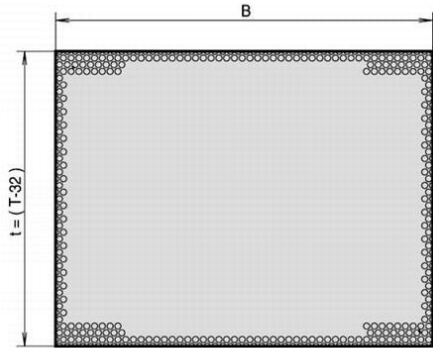

Schroff

Part Number: 24561-051

Description: STD PERF CVR PLATE 84HPX16 (2pc)

Individual Component Type:

Cover plates, Hoods & Accessories

Description:

Cover plate, perforated, Al untreated, 1.2 mm, hole diameter 3.8 mm, perforation ratio 60%.

Depth(mm): 160.0

Width HP: 84

Description: Cover plates

Features:

- Mechanical covering of Installed components
- Perforation ratio approx. 60%
- Suitable for "light" and "flexible" subracks, for insertion into the groove of the light (type L) horizontal rails.