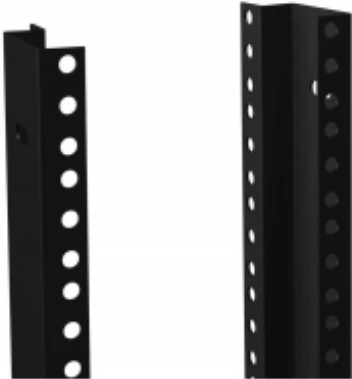

# Round Hole Punched Combination Mounting Rail *RCHR*

## *Series*

Use with RCHS and RCHV Series

## Features

- RCHS/RCHV rack cabinets ship with two pairs.
- Sold in pairs.
- Finished in rugged black textured powder paint.
- Includes cabinet mounting hardware.
- Rack mounting hardware is sold separately.