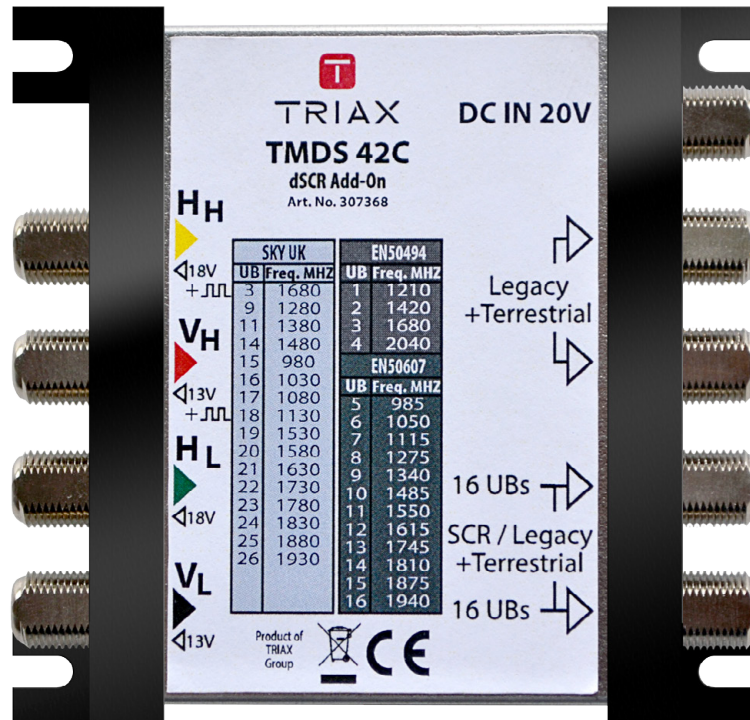

TRIAx

connecting the future

Sky Compatible dSCR Multiswitch

TMDS 42C - 'Add On' switch For Sky Q in MDU's

Retro fit dSCR 'add on' Multiswitch fits on to existing Multiswitches or Optical Converters. Enables individual apartments within MDU's enjoy the full Sky Q experience.

- Expands existing systems without complex re-balancing
- Provides 2 x Fixed Legacy outputs
- Provides 2 x dSCR or Legacy outputs
- Auto-detection Legacy / dSCR
- Terrestrial, FM, DAB signal path
- AGC
- Product Code 307368

triax.uk/multiswitches

TRIAx

TMDS 42C Technical Specification

Inputs	4 1	VL/HL/VH/HH Sat/Terr ports DC port
Outputs	2 2	Legacy only SCR / legacy (auto detection)
Input frequency	Satellite Terrestrial/Cable	950-2150 MHz 5-862 MHz
Output frequency	Satellite Legacy SCR User bands Terrestrial/Cable	950-2150 MHz 950-2150 MHz 5-862 MHz
Number of UserBands	#	16 per SCR output
Channel plan of User Bands	Sky UK, Sky Italia & Sky Germany	
Satellite input power level	dBμV	65 to 95
SCR output level	dBμV	88
Legacy output level		
Legacy only ports		equal to satellite input level
Legacy/SCR ports	dBμV	87.75
Insertion loss		
Input to Legacy only ports	dB	0 Typical
Satellite input to SCR / Leg	dB	-10 to + 20 (AGC)
Terrestrial in to out	dB	-4 Typ
DC power consumption		
Legacy only ports	W	<2
SCR/Leg ports	W	<4.2
DC power pass		
From STB to input ports	V	13/18/22kHz, 500 mA max
From DC power port to input ports	V	13/18/22kHz, 500 mA max
Optional power adapter		20V / 20W min.
Dimensions	mm	92x92x40

DC paths inside the TMDS 42C

Product Code 307368

SCR DiSEqC User Band versus Frequency Allocations

SKY UK		SKY UK		EN50494	
UB	Freq	UB	Freq	UB	Freq
3	1680	19	1530	1	1210
9	1280	20	1580	2	1420
11	1380	21	1630	3	1680
14	1480	22	1730	4	2040
15	980	23	1780		
16	1030	24	1830		
17	1080	25	1880		
18	1130	26	1930		