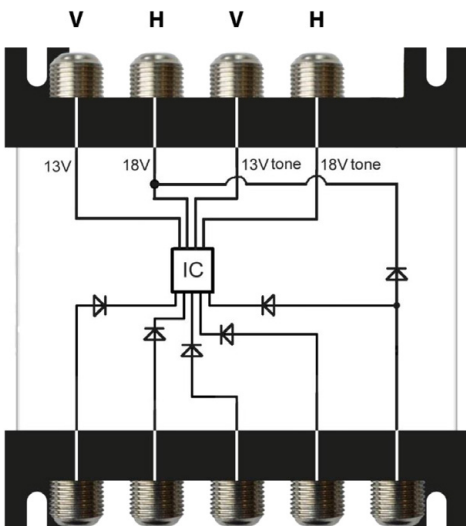

TRIAx

connecting the future

Sky Compatible dSCR Multiswitch

TMDS 42C - 'Add On' switch For Sky Q in MDU's

Retro fit dSCR 'add on' Multiswitch fits on to existing Multiswitches or Optical Converters. Enables individual apartments within MDU's enjoy the full Sky Q experience.

- Expands existing systems without complex re-balancing
- Provides 2 x Fixed Legacy outputs
- Provides 2 x dSCR or Legacy outputs
- Auto-detection Legacy / dSCR
- Terrestrial, FM, DAB signal path
- AGC
- Product Code 307368

triax.uk/multiswitches

TRIAx

TMDS 42C Technical Specification

Inputs	4 1	VL/HL/VH/HH Sat/Terr ports DC port
Outputs	2 2	Legacy only SCR / legacy (auto detection)
Input frequency	Satellite Terrestrial/Cable	950-2150 MHz 5-862 MHz
Output frequency	Satellite Legacy SCR User bands Terrestrial/Cable	950-2150 MHz 950-2150 MHz 5-862 MHz
Number of UserBands	#	16 per SCR output
Channel plan of User Bands	Sky UK, Sky Italia & Sky Germany	
Satellite input power level	dBμV	65 to 95
SCR output level	dBμV	88
Legacy output level		
Legacy only ports		equal to satellite input level
Legacy/SCR ports	dBμV	87.75
Insertion loss		
Input to Legacy only ports	dB	0 Typical
Satellite input to SCR / Leg	dB	-10 to + 20 (AGC)
Terrestrial in to out	dB	-4 Typ
DC power consumption		
Legacy only ports	W	<2
SCR/Leg ports	W	<4.2
DC power pass		
From STB to input ports	V	13/18/22kHz, 500 mA max
From DC power port to input ports	V	13/18/22kHz, 500 mA max
Optional power adapter		20V / 20W min.
Dimensions	mm	92x92x40

DC paths inside the TMDS 42C

Product Code 307368

SCR DiSEqC User Band versus Frequency Allocations

SKY UK		SKY UK		EN50494	
UB	Freq	UB	Freq	UB	Freq
3	1680	19	1530	1	1210
9	1280	20	1580	2	1420
11	1380	21	1630	3	1680
14	1480	22	1730	4	2040
15	980	23	1780		
16	1030	24	1830		
17	1080	25	1880		
18	1130	26	1930		