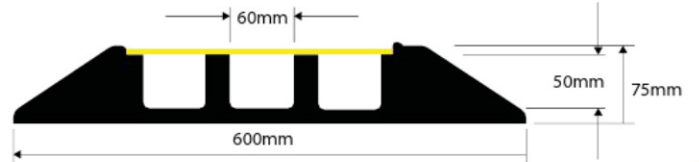

For added safety our heavy duty cable protectors:-

- Have two or three large carrying compartments
- HDVCP/3 doubles as a permanent traffic calmer
- Fully interlocking system for extended lengths
- Model HDVCP/3 has a 6000 kg axle weight loading
- Traffic travelling too fast will quickly recognise the hazard ahead and slow to a safe speed
- This system can be free laid or bolted to the ground

**HDVCP/2** - Suitable for pedestrian use only

**HDVCP/3** - Can be used with vehicles with axle weights up to 6000 kgs

**Available as follows:-**

HDVCP/2 1000mm lengths

HDVCP/3 900mm lengths