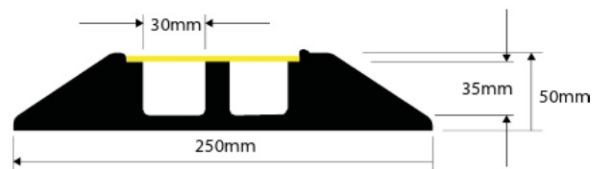

For added safety our heavy duty cable protectors:-

- Have two or three large carrying compartments
- HDVCP/3 doubles as a permanent traffic calmer
- Fully interlocking system for extended lengths
- Model HDVCP/3 has a 6000 kg axle weight loading
- Traffic travelling too fast will quickly recognise the hazard ahead and slow to a safe speed
- This system can be free laid or bolted to the ground

**HDVCP/2** - Suitable for pedestrian use only

**HDVCP/3** - Can be used with vehicles with axle weights up to 6000 kgs

**Available as follows:-**

HDVCP/2 1000mm lengths

HDVCP/3 900mm lengths