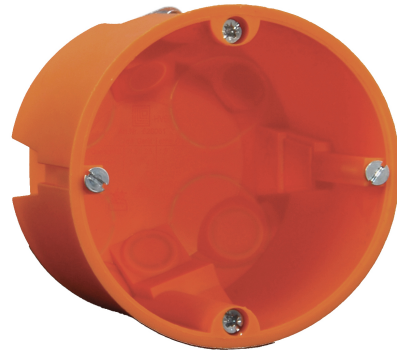

ACPR

Volume control panel with local input for SDQ5PIR

ACPR is a wired remote control with local line input for the Apart SDQ5PIR active speaker. The ACPR audio control panel has a line input at the rear on euroblock connectors and one 3.2 mm stereo jack input on the front panel. This rear line input is in use when no jack is inserted in the front panel jack connector. Inserting a jack automatically disables the rear line input.

Connect the television of the hotel room with the ACPR and you have the perfect solution for your hotel room. The volume of the television can be controlled by the ACPR front panel on the wall.

When the hotel guest wants to listen to some music on his smart device (Iphone, MP3-player...), he easily plugs in the 3.2 mm stereo jack in the front panel. The music on his mobile phone or MP3-player will play in his room. The television will be playing again automatically when the mobile device is unplugged.

The brushed aluminium front of the ACPR fits into any interior style. For easy mounting two in-wall boxes are available: E-MODIN for dry walls and N-MODIN for brick walls.

TECHNICAL SPECIFICATIONS

display	No	display backlight	No
supported main unit	SDQ5PIR	programmable functions	No
addressing	Hardwired	connector type	RJ45
max. cable length in m	100	power type	Phantom
Inputs	2 x Unbal. Line	width in mm	85
height in mm	85	depth in mm	35
weight in gr	75	Net weight product (kg)	0,07

MORE PICTURES

ACCESSORIES

N-MODIN

Helia built-in box for wall controls

E-MODIN

Build-in box for Euro controls