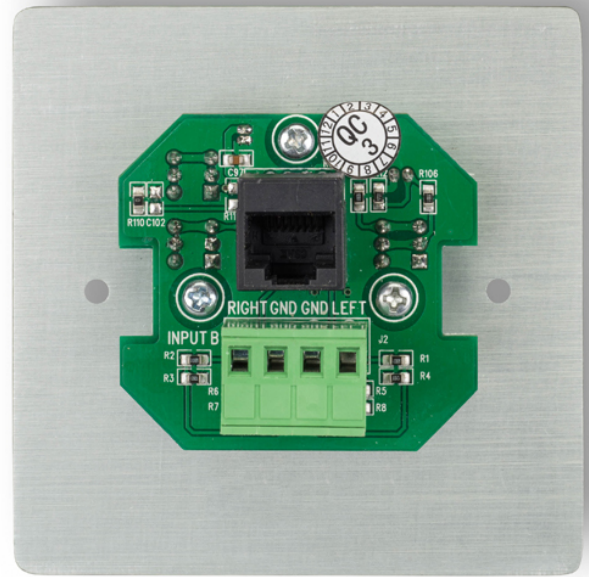

ACPR

Volume control panel with local input for SDQ5PIR

ACPR is a wired remote control with local line input for the Apart SDQ5PIR active speaker. The ACPR audio control panel has a line input at the rear on euroblock connectors and one 3.2 mm stereo jack input on the front panel. This rear line input is in use when no jack is inserted in the front panel jack connector. Inserting a jack automatically disables the rear line input.

Connect the television of the hotel room with the ACPR and you have the perfect solution for your hotel room. The volume of the television can be controlled by the ACPR front panel on the wall.

When the hotel guest wants to listen to some music on his smart device (Iphone, MP3-player...), he easily plugs in the 3.2 mm stereo jack in the front panel. The music on his mobile phone or MP3-player will play in his room. The television will be playing again automatically when the mobile device is unplugged.

The brushed aluminium front of the ACPR fits into any interior style. For easy mounting two in-wall boxes are available: E-MODIN for dry walls and N-MODIN for brick walls.

TECHNICAL SPECIFICATIONS

display	No	display backlight	No
supported main unit	SDQ5PIR	programmable functions	No
addressing	Hardwired	connector type	RJ45
max. cable length in m	100	power type	Phantom
Inputs	2 x Unbal. Line	width in mm	85
height in mm	85	depth in mm	35
weight in gr	75	Net weight product (kg)	0,07

MORE PICTURES

ACCESSORIES

N-MODIN

Helia built-in box for wall controls

E-MODIN

Build-in box for Euro controls