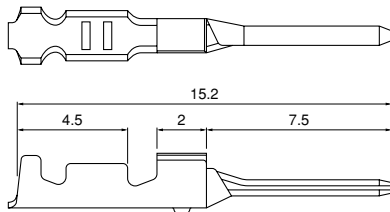

Contact

Tab contact