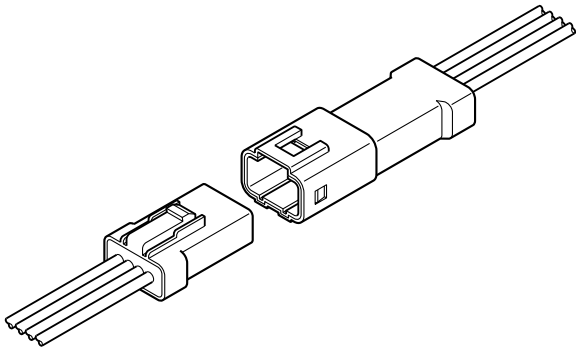

JWPF CONNECTOR

2.0mm pitch/Disconnectable Crimp style Wire-to-wire connectors

This JWPF connector can be used for the place of which especially waterproof is required.

This is the wire-to-wire connector that is grade 7 ingress protection of JIS C 0920 (IPX7 of IEC 60529).

- Waterproof performance
- Contained seal ring
- Solid rubber seal
- Double-spring construction
- Housing-to-terminal locks
- Inner-housing lock

Specifications

- Current rating: 3 A AC, DC (AWG #22)
- Voltage rating: 100 V AC, DC
- Temperature range: -55°C to +85°C
(including temperature rise in applying electrical current)
- Contact resistance: Initial value/ 10 mΩ max.
After environmental tests/ 15 mΩ max.
- Insulation resistance: 1,000 MΩ min.
- Withstanding voltage: 1,000 VAC/minute
- Applicable wire: AWG #26 to #22
0.13 to 0.33 mm²
Insulation O.D./ 1.4 to 1.7 mm
- Waterproof grade: Grade 7 ingress protection of JIS C 0920 (IPX7 of IEC 60529)

Model No.		Applicable wire		Insulation O.D. (mm)	Q'ty / reel
Tab contact	Receptacle contact	mm ²	AWG #		
SWPT-001T-P025	SWPR-001T-P025	0.13~0.33	26~22	1.4~1.7	8,200

Material and Finish

Tab contact: Phosphor bronze, tin-plated (reflow treatment)
Receptacle contact: Copper alloy, tin-plated (reflow treatment)

RoHS compliance

- Note: 1. Receptacle housing comes with seal rubber plate.
 2. Tab housing comes with seal rubber plate, seal ring and seal ring holder.