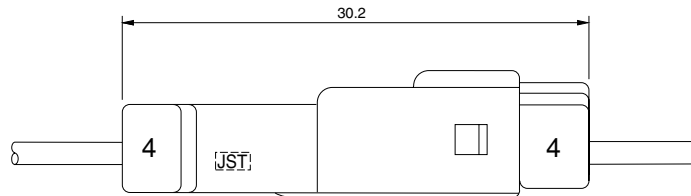

Standards

Recognized E60389