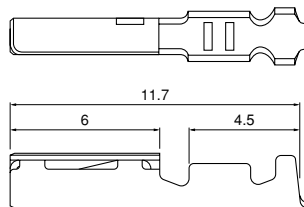

- Waterproof performance
- Contained seal ring
- Solid rubber seal
- Double-spring construction
- Housing-to-terminal locks
- Inner-housing lock

Specifications

- Current rating: 3 A AC, DC (AWG #22)
- Voltage rating: 100 V AC, DC
- Temperature range: -55°C to +85°C
(including temperature rise in applying electrical current)
- Contact resistance: Initial value/ 10 mΩ max.
After environmental tests/ 15 mΩ max.
- Insulation resistance: 1,000 MΩ min.
- Withstanding voltage: 1,000 VAC/minute
- Applicable wire: AWG #26 to #22
0.13 to 0.33 mm²
Insulation O.D./ 1.4 to 1.7 mm
- Waterproof grade: Grade 7 ingress protection of JIS C 0920 (IPX7 of IEC 60529)

Model No.		Applicable wire		Insulation O.D. (mm)	Q'ty / reel
Tab contact	Receptacle contact	mm ²	AWG #		
SWPT-001T-P025	SWPR-001T-P025	0.13~0.33	26~22	1.4~1.7	8,200

Material and Finish

Tab contact: Phosphor bronze, tin-plated (reflow treatment)
Receptacle contact: Copper alloy, tin-plated (reflow treatment)