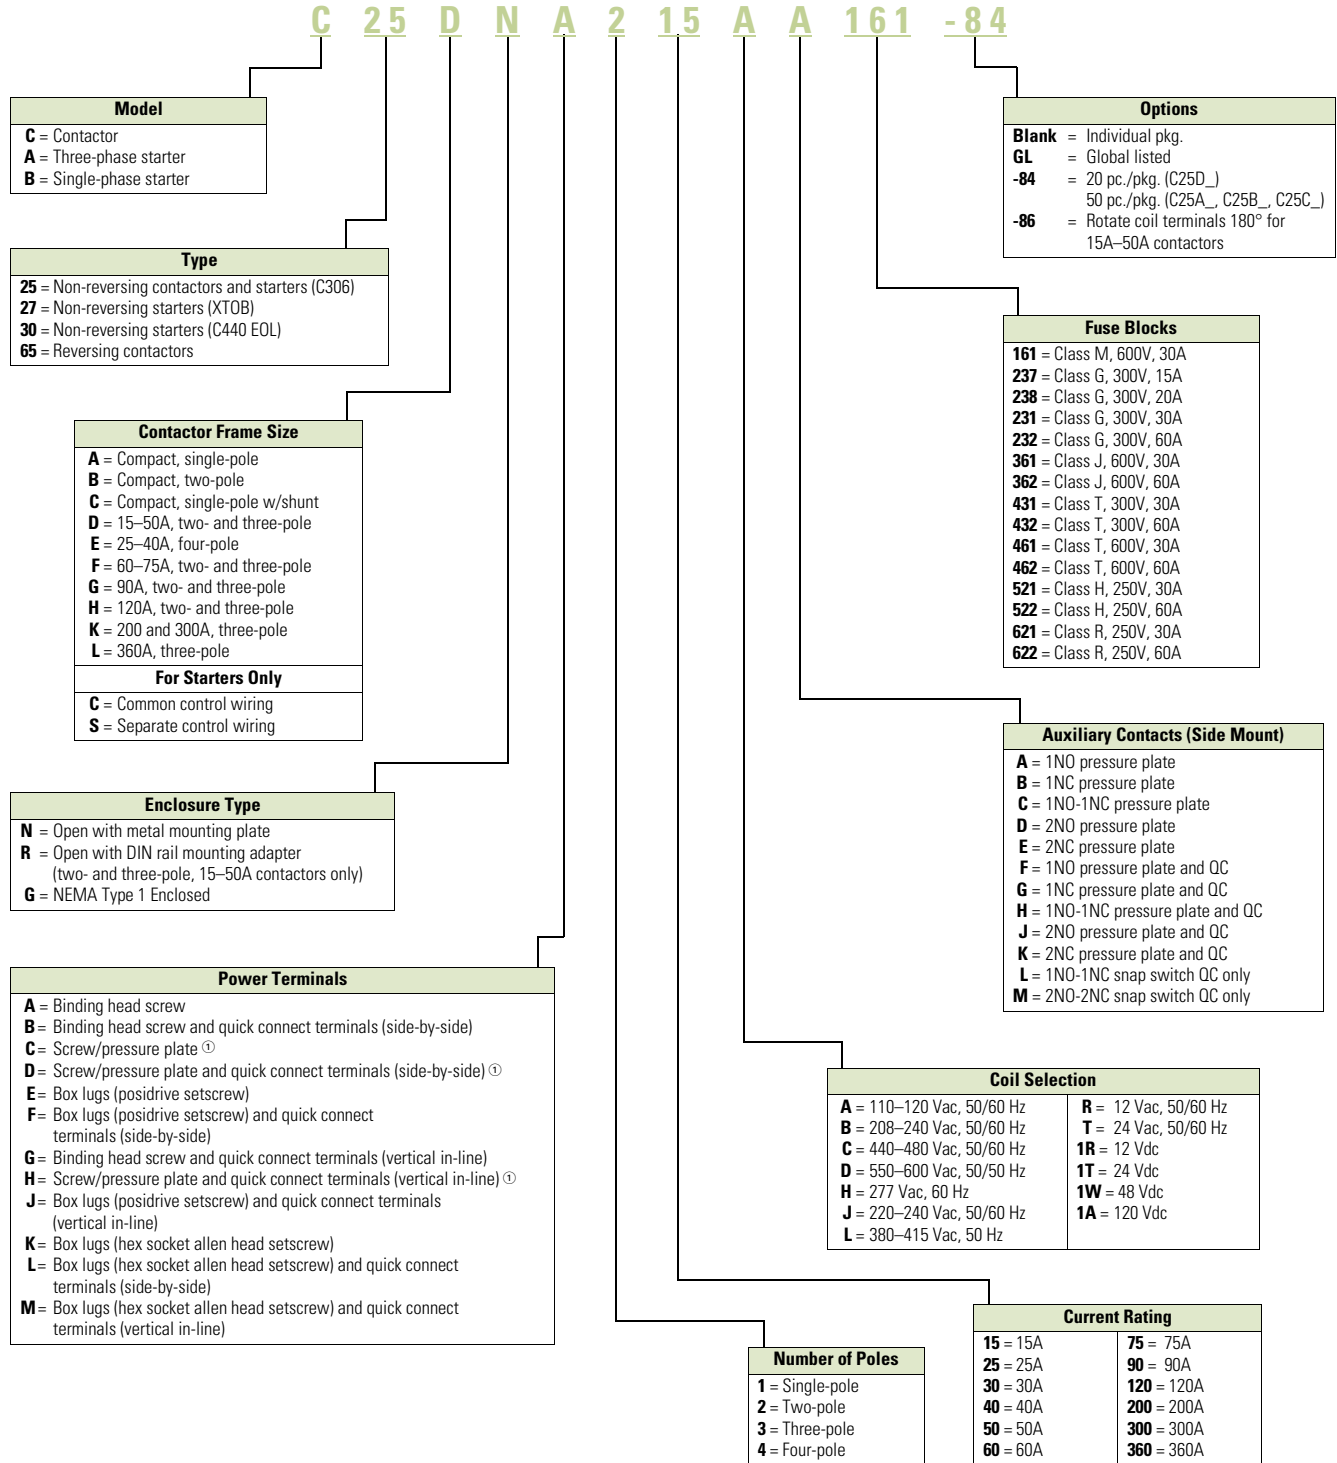

### Catalog Number Selection

#### Definite Purpose Control—Contactors and Starters

**Note**

① Not available on 50A devices.