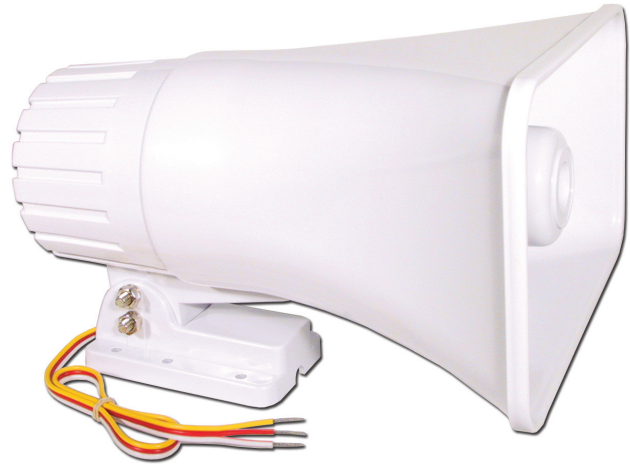

Exterior Siren Dual Tone (Yelp and Steady) Self-Contained Siren ELK-SS30

FEATURES:

- Two Tones, Yelp & Steady
- Pre-Wired for Easy Installation
- Easy To Mount
- Interior or Exterior use
- UL Listed (File # S24906)
- Lifetime Limited Warranty

SPECIFICATIONS:

- Operating Voltage: 12 Volts DC
- Sound Level: 122 db @ 1 meter, 13.8vdc
- Current Draw: 1A @ 13.8vdc
- Size: 8" x 4.7" x 9.6 deep" (200mm x 120mm x 245mm)
- Color: White

WIRING INSTRUCTIONS: