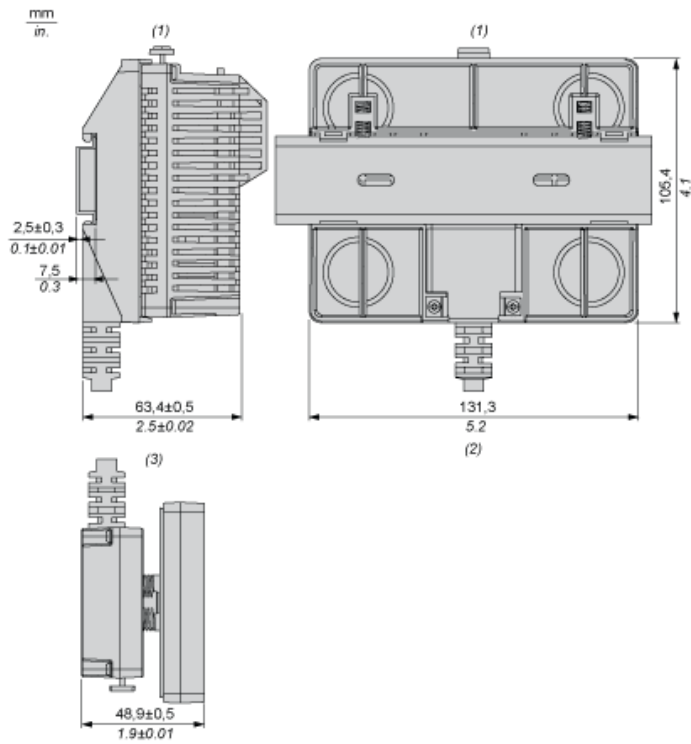

## Main

Range of product	Magelis SCU
Product or component type	Remote control cable

## Complementary

Cable length	3 m
--------------	-----

## Dimensions

- (1) Rear module
- (2) Rear module remote cable
- (3) Panel remote cable