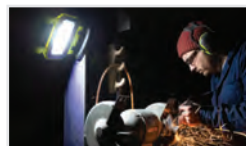

STRONG MAGNETIC FEET