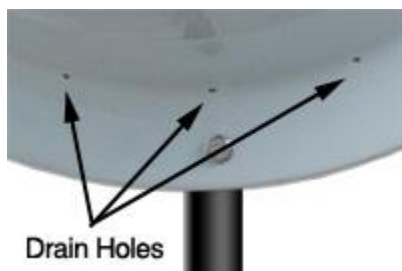

### Features

- Easy to install, attaches directly to dish
- Includes stainless steel hardware
- Lightweight fiberglass construction
- UV stable finish
- Drain holes in radomes help prevent moisture build-up

### Easy to Assemble

These radome kits bolt directly to the dish antennas with the provided stainless steel hardware. Drilling mounting holes in the antenna is not required. The radome cover can be attached to existing antennas already mounted in the field or pre-assemble to the antenna before mounting.

**Dish Antenna Radome Kit Assembly Instructions**

For new installations it is recommended that the radome cover be attached to the dish antenna before mounting on pole. Place radome cover onto the dish and line up the mounting holes in the lip of the dish with the radome mounting holes (the antenna's feed horn must be assembled to dish prior to cover installation). Note that the drain holes in the radome cover must be orientated to the bottom of the antenna (see photo). Using the supplied stainless steel mounting screws, secure the radome cover to the dish (see detail). To avoid damaging the radome, do not apply excessive force to the screws

**Drain Hole Orientation**

**Assembly Detail**

**Specifications**

**Mechanical Specifications**

Models	HGR-04	HGR-06	HGR-09
Diameter	17.2 in. (436.8 mm)	23.6 in. (600 mm)	35.4 in. (900 mm)
Height	7 in. (178 mm)	9 in. (229 mm)	11.5 in. (292 mm)
Weight	4.4 lbs. (1.9 kg)	7.2 lbs. (3.3 kg)	10 lbs. (4.5 kg)
Material	Fiberglass		
Color	Gray		
RoHS Compliant	Yes		
For use with HyperLink Dish Antenna Models	HG2418D HG5423D HG5824D HG2418DPD HG4958DP-25D	HG2421D HG5328D HG5428D HG5829D HG2422DPD HG4958DP-30D HG5158DP-29D	HG5432D HG5833D HG2425DPD HG4958DP-34D HG5158DP-32D