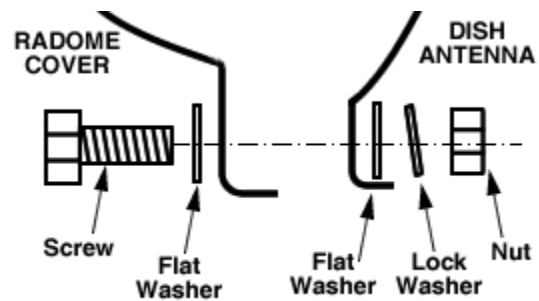

### Easy to Assemble

These radome kits bolt directly to the dish antennas with the provided stainless steel hardware. Drilling mounting holes in the antenna is not required. The radome cover can be attached to existing antennas already mounted in the field or pre-assemble to the antenna before mounting.

**Dish Antenna Radome Kit Assembly Instructions**

For new installations it is recommended that the radome cover be attached to the dish antenna before mounting on pole. Place radome cover onto the dish and line up the mounting holes in the lip of the dish with the radome mounting holes (the antenna's feed horn must be assembled to dish prior to cover installation). Note that the drain holes in the radome cover must be orientated to the bottom of the antenna (see photo). Using the supplied stainless steel mounting screws, secure the radome cover to the dish (see detail). To avoid damaging the radome, do not apply excessive force to the screws

**Drain Hole Orientation**

**Assembly Detail**

**Specifications**

**Mechanical Specifications**

Models	HGR-04	HGR-06	HGR-09
Diameter	17.2 in. (436.8 mm)	23.6 in. (600 mm)	35.4 in. (900 mm)
Height	7 in. (178 mm)	9 in. (229 mm)	11.5 in. (292 mm)
Weight	4.4 lbs. (1.9 kg)	7.2 lbs. (3.3 kg)	10 lbs. (4.5 kg)
Material	Fiberglass		
Color	Gray		
RoHS Compliant	Yes		
For use with HyperLink Dish Antenna Models	HG2418D HG5423D HG5824D HG2418DPD HG4958DP-25D	HG2421D HG5328D HG5428D HG5829D HG2422DPD HG4958DP-30D HG5158DP-29D	HG5432D HG5833D HG2425DPD HG4958DP-34D HG5158DP-32D