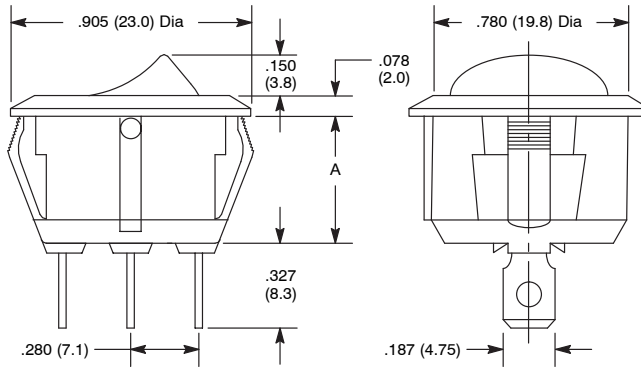

S90

Table 1.

Device Type	A
All Devices	.472 (12.0)
54-504	.570 (14.5)