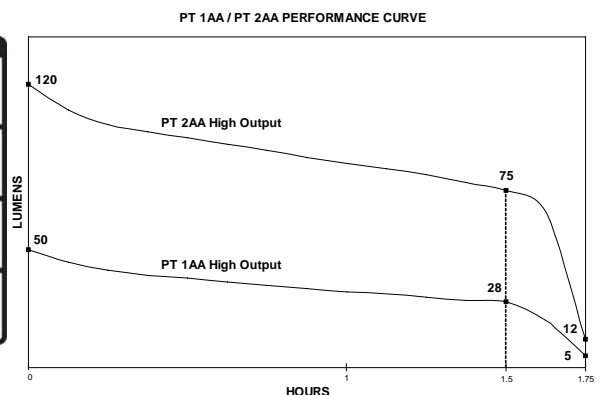

APPROVALS*:

 Meets applicable European Community directives. 
OPTIONAL
ACCESSORIES:

Holster.

	PT™ 1AA			PT™ 2AA		
	FL1 STANDARD	HIGH	LOW	FL1 STANDARD	HIGH	LOW
OUTPUT		50 LUMENS	6 LUMENS		120 LUMENS	14 LUMENS
RUNTIME		1h 45min	22h		1h 45min	21h
DISTANCE		76m	24m		110m	32m
INTENSITY		1450cd	150cd		3000cd	250cd
	1AA Strobe Runtime: 4 hours			2AA Strobe Runtime: 4 hours		