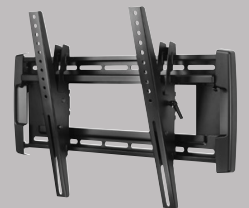

NC200T product information sheet

The New Classics Series puts a fresh spin on an old favorite, providing fixed, tilt and full motion mounts with improved functionality – not to mention a new clean design. With enhanced functionality and a streamlined design, the NC200T is a reliable choice for any installation requiring a large tilt mount with universal compatibility.

Product Benefits

- Tilt +15° to -5° to reduce glare
- Universal rails for greater VESA compatibility
- Lift n' Lock™ allows you to easily attach your TV to the mount
- Sliding lateral on-wall adjustment
- Open architecture provides easy access to in-wall wiring
- Improved locking system secures TV to mount and is easier to access behind the TV
- Locking bar works with padlock or screw
- End caps cover locking hardware and present a clean side view
- Rail hooks are padded to avoid metal-on-metal contact and reduce vibration
- Installation template for simple and accurate mounting
- Includes complete hardware kit

Product Specifications

Fits most: 37–80" TVs

Supports up to: 200 lbs (90.7 kg)

Tilt: +15° to -5°

Mounting Profile: 3.0" (7.6 cm)

Universal & VESA compliant:

200x100 to 600x400

Mounting: Double-stud or solid wall

UL Listed: Yes

Warranty: 5 years

Color: Black

Series

NC200T

The NC200T features padded rail hooks to avoid metal-on-metal contact and reduce vibration

800.MOUNT.IT (800.668.6848)

08192013