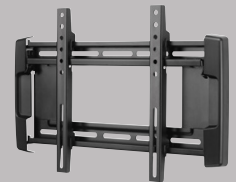

Series

NC80F