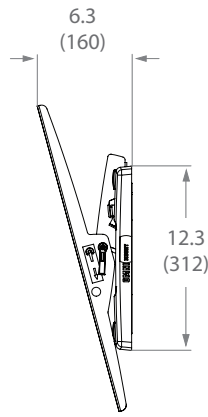

Product Specifications

Fits most: 37–80" TVs

Supports up to: 200 lbs (90.7 kg)

Tilt: +15° to -5°

Mounting Profile: 3.0" (7.6 cm)

Universal & VESA compliant:

200x100 to 600x400

Mounting: Double-stud or solid wall

800.MOUNT.IT (800.668.6848)

08192013

NC200T technical data sheet

Fixed Position

+15° Tilt

-5° Tilt

inches (mm)

	Packaging UPC	MC UPC
Americas	728901024443	728901717895
International	728901024443	728901717895

	Dimensions WxDxH Inches (mm)	Wt lbs (kg)	Qty
Box	33 x 13 x 2.7 (839x328x69)	10.1 (4.6)	NA
MC	34.3 x 13.5 x 6 (872x342x151)	22.1 (10)	2

Box Contents	Qty
Wall plate	1
Vertical rail	2
Security bar	2
Cover	2
Tilt knob	1