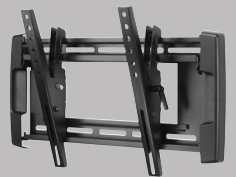

NC200T product information sheet

The New Classics Series puts a fresh spin on an old favorite, providing fixed, tilt and full motion mounts with improved functionality – not to mention a new clean design. With enhanced functionality and a streamlined design, the NC200T is a reliable choice for any installation requiring a large tilt mount with universal compatibility.

Product Benefits

- Tilt +15° to -5° to reduce glare
- Universal rails for greater VESA compatibility
- Lift n' Lock™ allows you to easily attach your TV to the mount
- Sliding lateral on-wall adjustment
- Open architecture provides easy access to in-wall wiring
- Improved locking system secures TV to mount and is easier to access behind the TV
- Locking bar works with padlock or screw
- End caps cover locking hardware and present a clean side view
- Rail hooks are padded to avoid metal-on-metal contact and reduce vibration
- Installation template for simple and accurate mounting
- Includes complete hardware kit

Product Specifications

Fits most: 37–80" TVs

Supports up to: 200 lbs (90.7 kg)

Tilt: +15° to -5°

Mounting Profile: 3.0" (7.6 cm)

Universal & VESA compliant:

200x100 to 600x400

Mounting: Double-stud or solid wall

UL Listed: Yes

Warranty: 5 years

Color: Black

Series

NC80T

The NC200T features padded rail hooks to avoid metal-on-metal contact and reduce vibration

800.MOUNT.IT (800.668.6848)

08192013