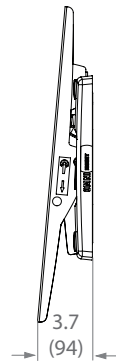

Product Benefits

- Tilt +15° to -5° to reduce glare
- Universal rails for greater VESA compatibility
- Lift n' Lock™ allows you to easily attach your TV to the mount
- Sliding lateral on-wall adjustment
- Open architecture provides easy access to in-wall wiring
- Improved locking system secures TV to mount and is easier to access behind the TV
- Locking bar works with padlock or screw
- End caps cover locking hardware and present a clean side view
- Rail hooks are padded to avoid metal-on-metal contact and reduce vibration
- Installation template for simple and accurate mounting
- Includes complete hardware kit

Product Specifications

Fits most: 37–80" TVs

Supports up to: 200 lbs (90.7 kg)

Tilt: +15° to -5°

Mounting Profile: 3.0" (7.6 cm)

Universal & VESA compliant:

200x100 to 600x400

Mounting: Double-stud or solid wall

800.MOUNT.IT (800.668.6848)

08192013

NC200T technical data sheet

Fixed Position

+15° Tilt

-5° Tilt

inches (mm)

	Packaging UPC	MC UPC
Americas	728901024443	728901717895
International	728901024443	728901717895

	Dimensions WxDxH Inches (mm)	Wt lbs (kg)	Qty
Box	33 x 13 x 2.7 (839x328x69)	10.1 (4.6)	NA
MC	34.3 x 13.5 x 6 (872x342x151)	22.1 (10)	2

Box Contents	Qty
Wall plate	1
Vertical rail	2
Security bar	2
Cover	2
Tilt knob	1