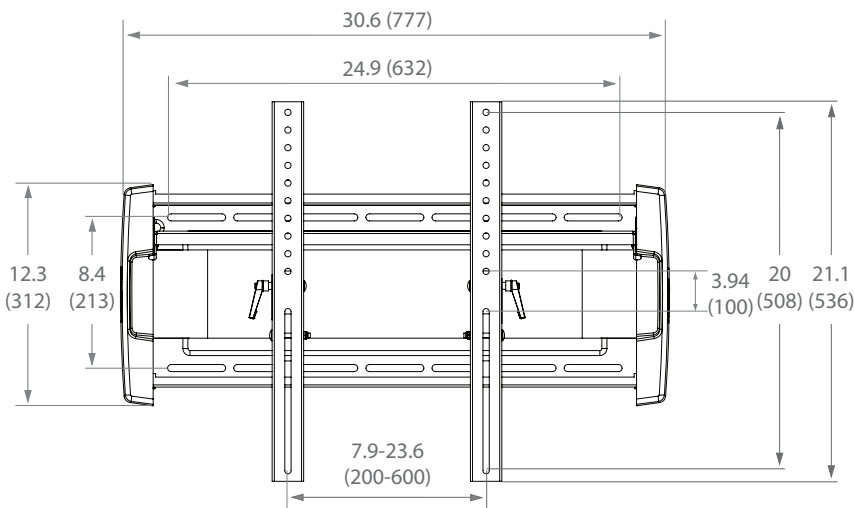

Product Benefits

- Tilt +15° to -5° to reduce glare
- Universal rails for greater VESA compatibility
- Lift n' Lock™ allows you to easily attach your TV to the mount
- Sliding lateral on-wall adjustment
- Open architecture provides easy access to in-wall wiring
- Improved locking system secures TV to mount and is easier to access behind the TV
- Locking bar works with padlock or screw
- End caps cover locking hardware and present a clean side view
- Rail hooks are padded to avoid metal-on-metal contact and reduce vibration
- Installation template for simple and accurate mounting
- Includes complete hardware kit

Product Specifications

Fits most: 37–80" TVs

Supports up to: 200 lbs (90.7 kg)

Tilt: +15° to -5°

Mounting Profile: 3.0" (7.6 cm)

Universal & VESA compliant:

200x100 to 600x400

Mounting: Double-stud or solid wall

800.MOUNT.IT (800.668.6848)

08192013

NC200T technical data sheet

Fixed Position

+15° Tilt

-5° Tilt

inches (mm)

	Packaging UPC	MC UPC
Americas	728901024443	728901717895
International	728901024443	728901717895

	Dimensions WxDxH Inches (mm)	Wt lbs (kg)	Qty
Box	33 x 13 x 2.7 (839x328x69)	10.1 (4.6)	NA
MC	34.3 x 13.5 x 6 (872x342x151)	22.1 (10)	2

Box Contents	Qty
Wall plate	1
Vertical rail	2
Security bar	2
Cover	2
Tilt knob	1