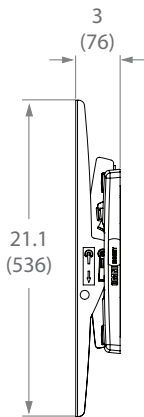

Product Benefits

- Tilt +15° to -5° to reduce glare
- Universal rails for greater VESA compatibility
- Lift n' Lock™ allows you to easily attach your TV to the mount
- Sliding lateral on-wall adjustment
- Open architecture provides easy access to in-wall wiring
- Improved locking system secures TV to mount and is easier to access behind the TV
- Locking bar works with padlock or screw
- End caps cover locking hardware and present a clean side view
- Rail hooks are padded to avoid metal-on-metal contact and reduce vibration
- Installation template for simple and accurate mounting
- Includes complete hardware kit

Product Specifications

Fits most: 37–80" TVs

Supports up to: 200 lbs (90.7 kg)

Tilt: +15° to -5°

Mounting Profile: 3.0" (7.6 cm)

Universal & VESA compliant:

200x100 to 600x400

Mounting: Double-stud or solid wall

800.MOUNT.IT (800.668.6848)

08192013

NC200T technical data sheet

Fixed Position

+15° Tilt

-5° Tilt

inches (mm)

	Packaging UPC	MC UPC
Americas	728901024443	728901717895
International	728901024443	728901717895

	Dimensions WxDxH Inches (mm)	Wt lbs (kg)	Qty
Box	33 x 13 x 2.7 (839x328x69)	10.1 (4.6)	NA
MC	34.3 x 13.5 x 6 (872x342x151)	22.1 (10)	2

Box Contents	Qty
Wall plate	1
Vertical rail	2
Security bar	2
Cover	2
Tilt knob	1