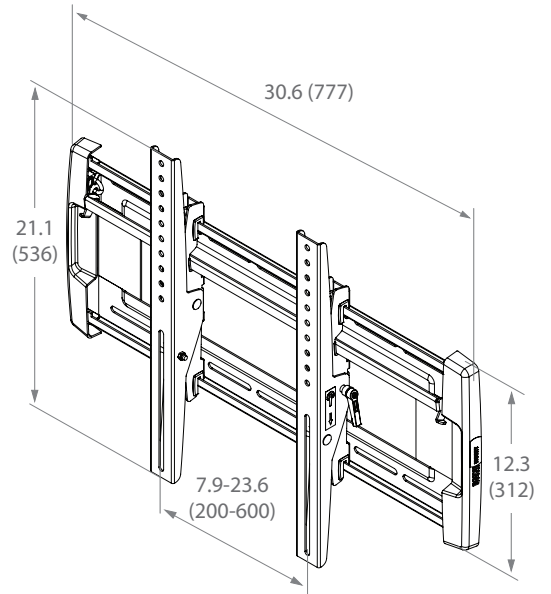

Product Benefits

- Tilt +15° to -5° to reduce glare
- Universal rails for greater VESA compatibility
- Lift n' Lock™ allows you to easily attach your TV to the mount
- Sliding lateral on-wall adjustment
- Open architecture provides easy access to in-wall wiring
- Improved locking system secures TV to mount and is easier to access behind the TV
- Locking bar works with padlock or screw
- End caps cover locking hardware and present a clean side view
- Rail hooks are padded to avoid metal-on-metal contact and reduce vibration
- Installation template for simple and accurate mounting
- Includes complete hardware kit

Product Specifications

Fits most: 37–80" TVs

Supports up to: 200 lbs (90.7 kg)

Tilt: +15° to -5°

Mounting Profile: 3.0" (7.6 cm)

Universal & VESA compliant:

200x100 to 600x400

Mounting: Double-stud or solid wall

800.MOUNT.IT (800.668.6848)

08192013

NC200T technical data sheet

Fixed Position

+15° Tilt

-5° Tilt

inches (mm)

	Packaging UPC	MC UPC
Americas	728901024443	728901717895
International	728901024443	728901717895

	Dimensions WxDxH Inches (mm)	Wt lbs (kg)	Qty
Box	33 x 13 x 2.7 (839x328x69)	10.1 (4.6)	NA
MC	34.3 x 13.5 x 6 (872x342x151)	22.1 (10)	2

Box Contents	Qty
Wall plate	1
Vertical rail	2
Security bar	2
Cover	2
Tilt knob	1