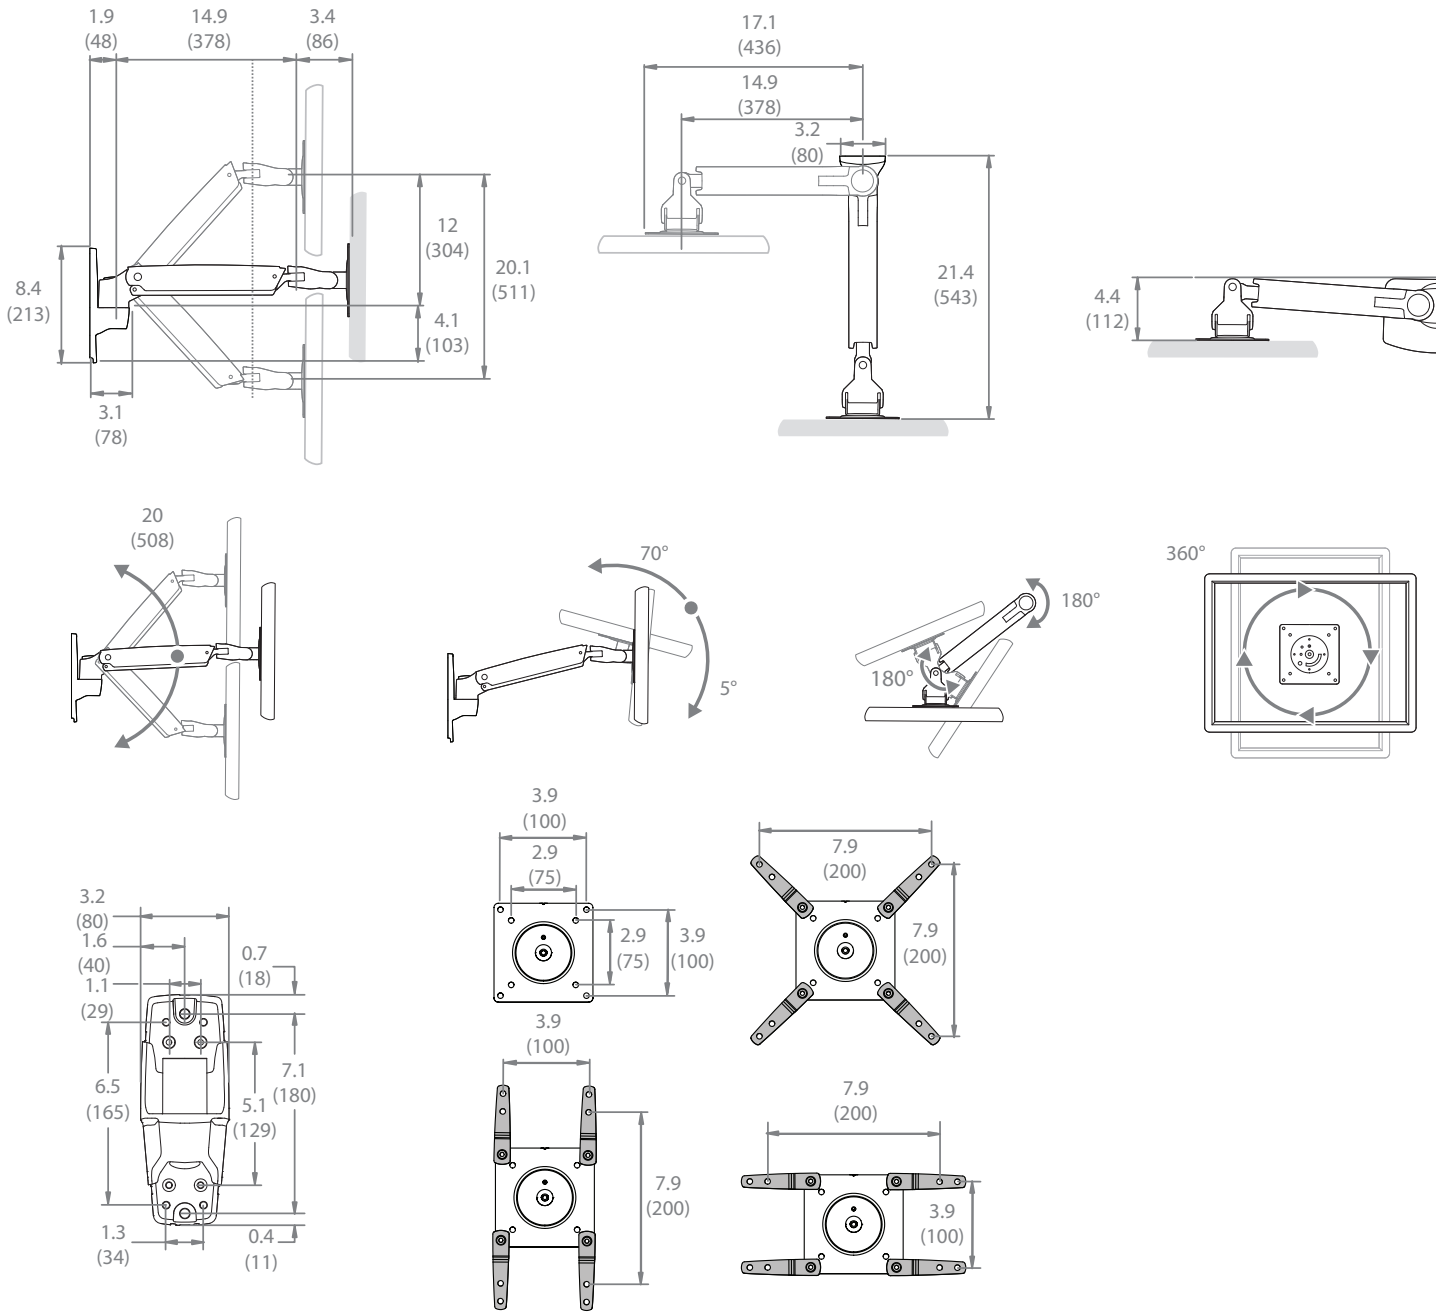

## Product Specifications\*

**Fits most:** 19–37" TVs/displays  
**Supports up to:** 7–25 lbs (3.2–11.41 kg)  
**Mounting profile:** 4.4" (11.2 cm)  
**Maximum extension:** 21.5" (54.6 cm)  
**Lift:** 20" (50.8 cm)  
**Tilt:** +5° to -75°  
**Rotation:** 360° with 0° lockout  
**VESA compliance:** 75x75 to 200x200  
**Mounting:** Single-stud or solid wall  
**Warranty:** 5 years  
**Color:** Polished aluminum

# PLAY25 technical data sheet

inches (mm)

	Packaging UPC	MC UPC
Americas	698833034059	10698833034056
International	698833034059	10698833034056

	Dimensions WxDxH Inches (mm)	Wt lbs (kg)	Qty
Box	23 x 10.8 x 6.3 (585x274x159)	12.6 (5.7)	NA
MC	23.4 x 13.1 x 11.3 (595x333x288)	23.6 (10.7)	2