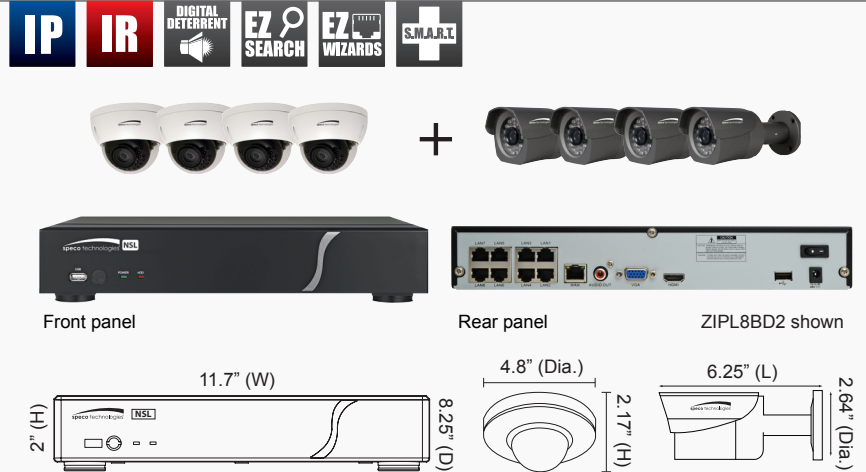

4 Ch. Plug & Play Network Video Recorder and IP Camera Kit

ZIPL4D1

4 Channel NVR with 4 Channel Built-In PoE, 1TB
4 Full HD 1080p Outdoor IR Dome Cameras

ZIPL4B1

4 Channel NVR with 4 Channel Built-In PoE, 1TB
4 Full HD 1080p Outdoor IR Bullet Cameras

EZ Search: quickly search events from thumbnails

EZ Copy: auto copy what you are playing onto a USB flash drive

- Built-In PoE IEEE 802.3af
- Video Out: 1 HDMI®, 1 VGA
- Plug & play feature with Speco's IP cameras
- Dual network ports for isolating IP camera network and remote network traffic
- Network video recorder with free Speco DDNS server
- Digital Deterrent® for triggering audio message via motion detection or sensor
- Full HD (1920 x 1080) recording and playback

Camera Features

- Full HD 1080p
- Bullet: 3.6mm fixed lens
- Dome: 2.8mm fixed lens
- Real-time video up to 30fps
- PoE IEEE 802.3af
- Dual streaming
- Weather/vandal resistant
- IP66 compliant
- 2 year warranty

Camera Specifications (continued)

Number of IR LEDs Dome: 12 / Bullet: 24
IR Range Dome: 30' (depending on scene reflection)
Bullet: 50' (depending on scene reflection)

Operating & Unit Specifications

Power Supply PoE or 12VDC (power supply not included)
Power Consumption Dome: 500mA (IR on) / Bullet: 360mA (IR on)
Operating Temperature..... -4° F - 122° F
Camera Weights..... Dome: 14.40 oz. / Bullet: 15.36 oz.
Camera Dimensions Dome: 4.8" (Dia.) x 2.17" (H) / Bullet: 2.64" (Dia.) x 6.25" (L)
NVR Weight..... 4 lbs.
NVR Dimensions 11.7" (W) x 2" (H) x 8.25" (D)