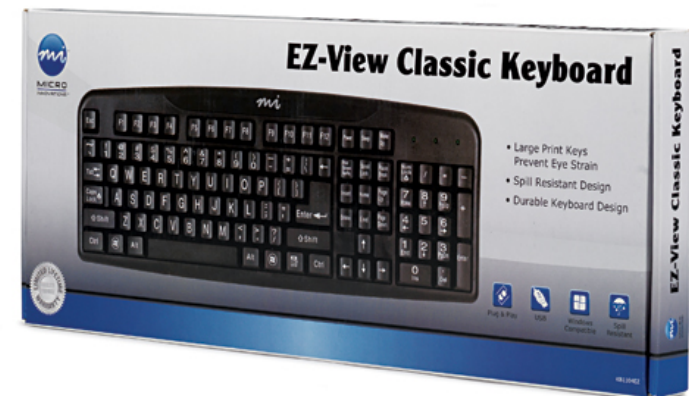

Micro Innovations® EZ-View Classic Keyboard

The EZ-View 110-key classic keyboard features a USB connection and large font keys for easy reading.

- Large print keys to prevent eye strain
- Durable keyboard design
- Spill resistant design provides protection in case of spills by allowing liquids to drain out of the keyboard
- Adjustable keyboard height for personalized comfort
- The attractive styling and contemporary look compliment any computer

System Requirements: PC with Windows® 98/NT/ME/2000/XP/ Vista or Win7, available USB port

Includes: EZ-View classic keyboard and Quick Start Guide

Model KB1104EZ
MSRP **\$12.99**

Product Identification
Item Number: KB1104EZ
UPC: 7 88875 70176 4