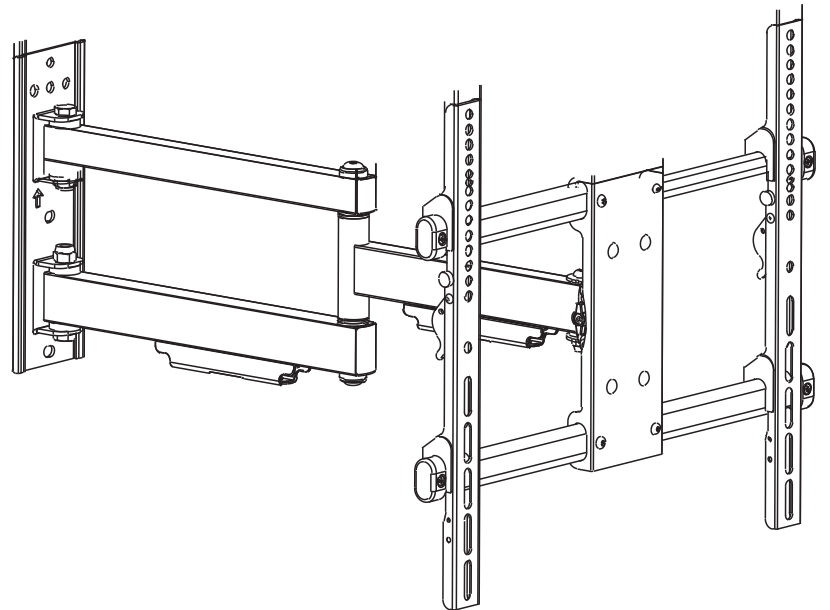

Full Motion LED,LCD TV Wall Mount

Warranty

This device is warranted against manufactures defects for a period of one year from the date of purchase from the dealer. This warranty extends solely to the repair or replacement of this product and does not cover additional costs, including but not limited to installation or removal of the product or any incidental or consequential damages, nor does it cover damage due to improper use, storage or application of this device. Should a service issue arise within the one year period, please contact the dealer in which this device was purchased. It will be the sole decision of Pro-Signal to repair or replace any device found to be defective during this period.

55-14455

200x200/300x300
400x200/400x400

55"
MAX

A0