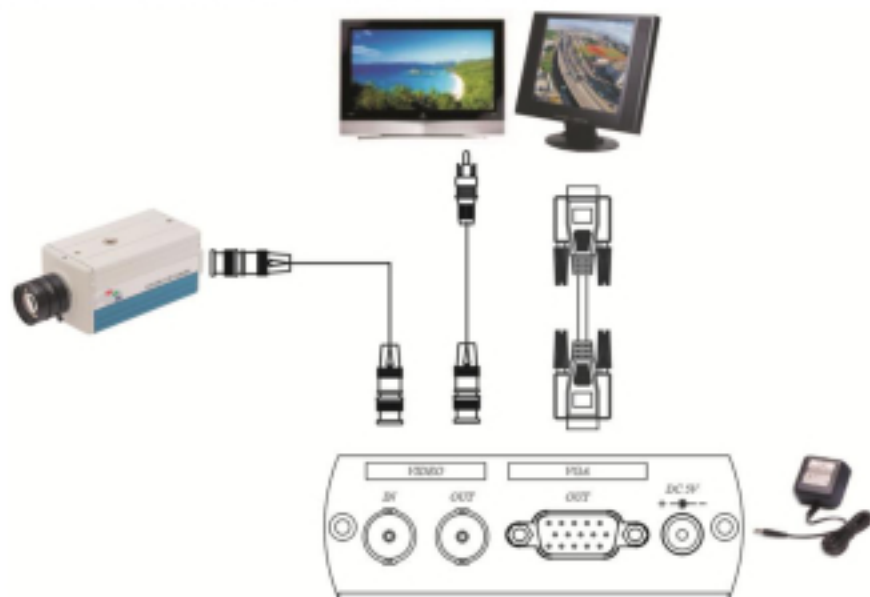

[1024x768](#)

[1280x1024](#)

After setup , press Exit will be auto save and turn off OSD mode.

Remark:

1. If there is no any adjustment under OSD mode, OSD will auto turn off after 20 seconds.
2. OSD function only display on VGA output mode.
3. Initialize factory default value.: Unplug the power adaptor, then press Exit button and plug the power adaptor.

NOTE: Wrong Resolution setting will cause the picture not display, please initialize factory default value.

View of Connection and Installation:

Panel View:

Specification:

ITEM NO.	AD001H
Input Signal	BNC · 75Ω · 1 Vp-p
Output Signal	VGA: 0.7 Vp-p RGB, 15 pin D female connector BNC · 75Ω · 1 Vp-p
Power Consumption	800mA (Max.)
Power Supply	DC5V 1Amp Regulated Power Supply
Temperature	Operation: 0 to 55℃, Storage: -20 TO 85℃, Humidity: up to 95%
Dimension mm	88x 95x30mm
Weight g	205 g