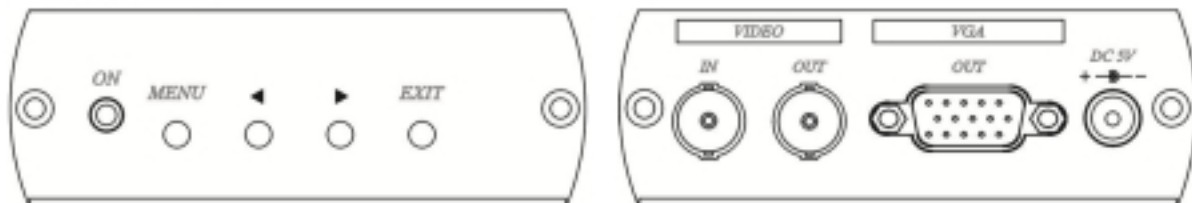

SATURATION

HUE

SHARPNESS

Button Function: ◀ ▶ Select feature setup for decrease / increase, press MENU for next function

RESOLUTION

Press **▶** to select resolution.

[640x480](#),

[800x600](#),

[1024x768](#)

[1280x1024](#)

After setup , press Exit will be auto save and turn off OSD mode.

Remark:

1. If there is no any adjustment under OSD mode, OSD will auto turn off after 20 seconds.
2. OSD function only display on VGA output mode.
3. Initialize factory default value.: Unplug the power adaptor, then press Exit button and plug the power adaptor.

NOTE: Wrong Resolution setting will cause the picture not display, please initialize factory default value.

View of Connection and Installation:

Panel View:

Specification:

ITEM NO.	AD001H
Input Signal	BNC · 75Ω · 1 Vp-p
Output Signal	VGA: 0.7 Vp-p RGB, 15 pin D female connector BNC · 75Ω · 1 Vp-p
Power Consumption	800mA (Max.)
Power Supply	DC5V 1Amp Regulated Power Supply
Temperature	Operation: 0 to 55℃, Storage: -20 TO 85℃, Humidity: up to 95%
Dimension mm	88x 95x30mm
Weight g	205 g