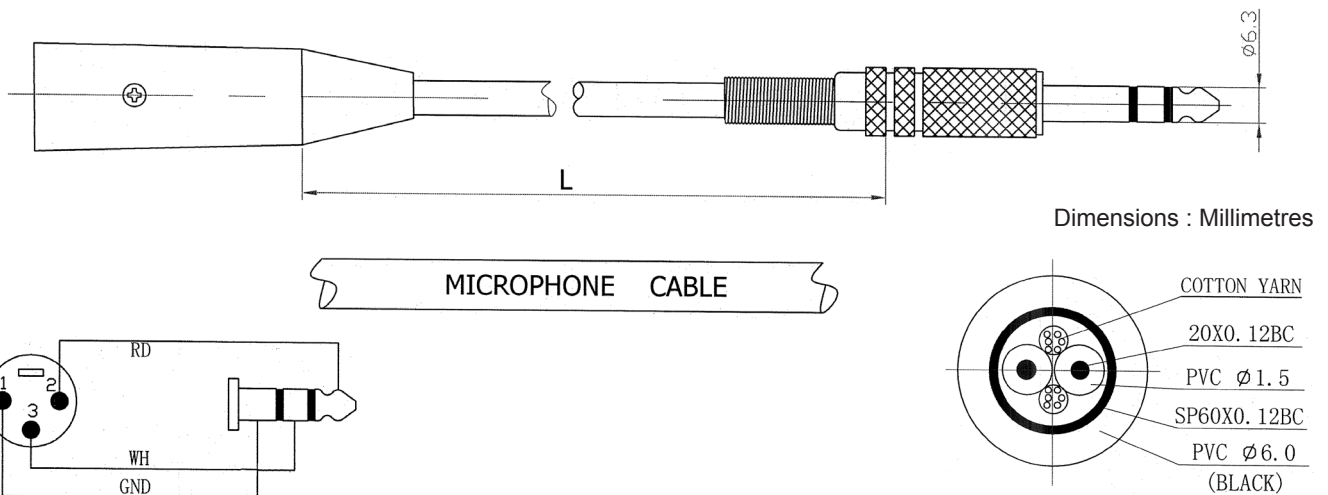

XLR Plug to Stereo Phone Plug

pro-SIGNAL

Specifications:

Connector Type A : XLR Plug, 3 Way
 Connector Type B : 6.35mm (1/4") Stereo Phone Plug
 Jacket Colour : Black

Part Number Table

Description	"L"	Part Number
Microphone Cable XLR Plug to Stereo Phone Plug	1m	SVC682-1M
	3m	SVC682-3M
	5m	SVC682-5M
	10m	SVC682-10M