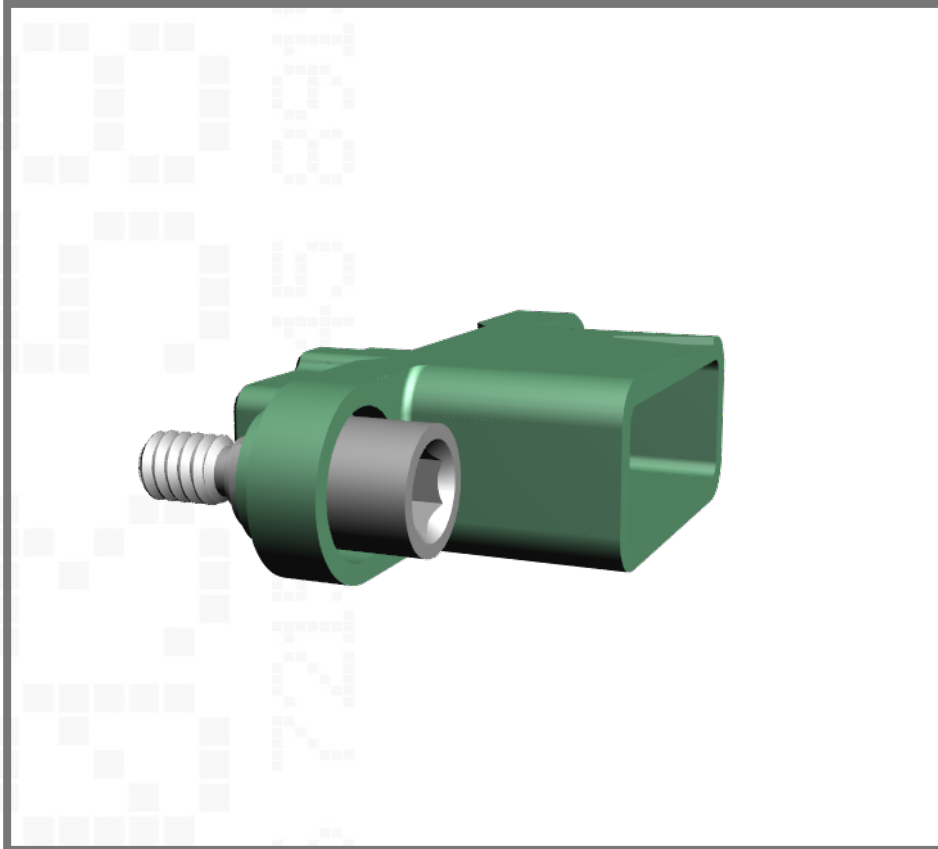

## M300-2250396F2

M300 Series SIL Female Crimp Housing, 3mm Pitch

Hexagonal Socket Jackscrews, accommodates 3 contacts

Technical Drawing:

[M300-2250396F2.pdf](#)

Website

[M300-2250396F2](#)

Component Specification: